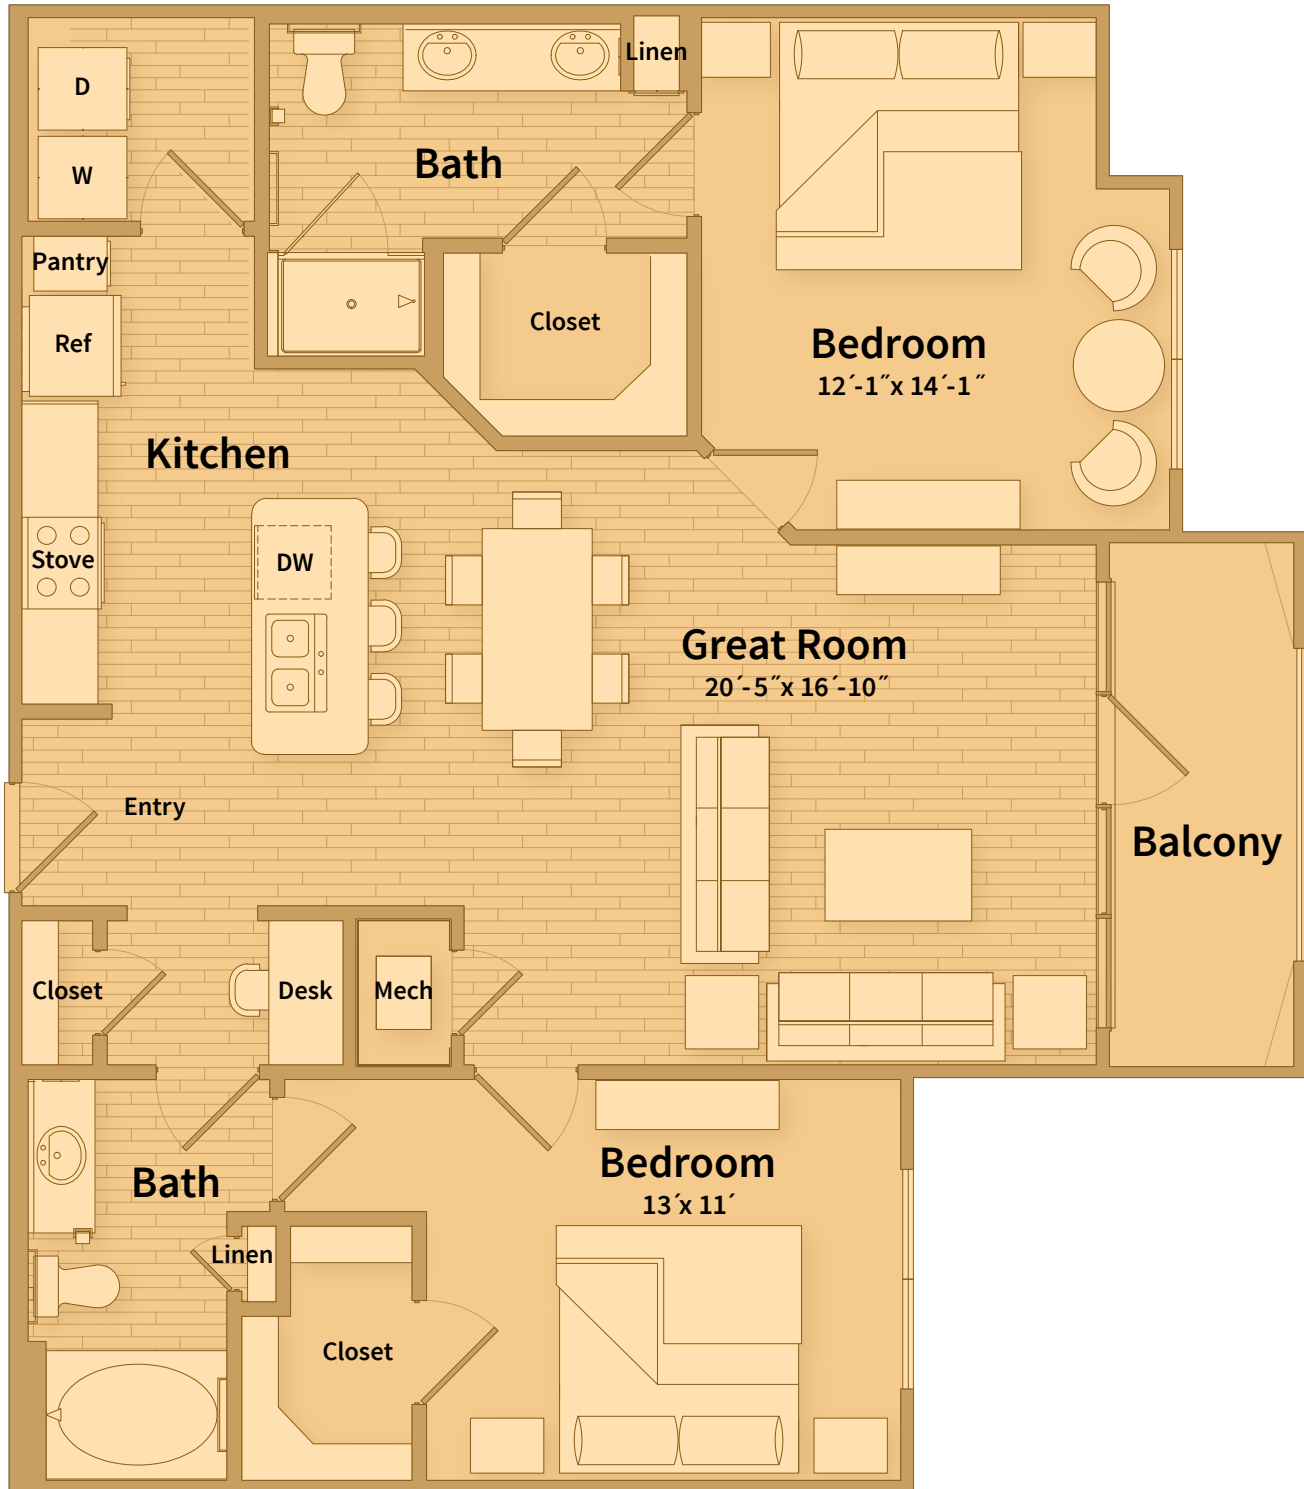

Unit D2

BEDROOM 2 | BATH 2 | SQ FT 1,177

CREEKSIDE

at CRABTREE