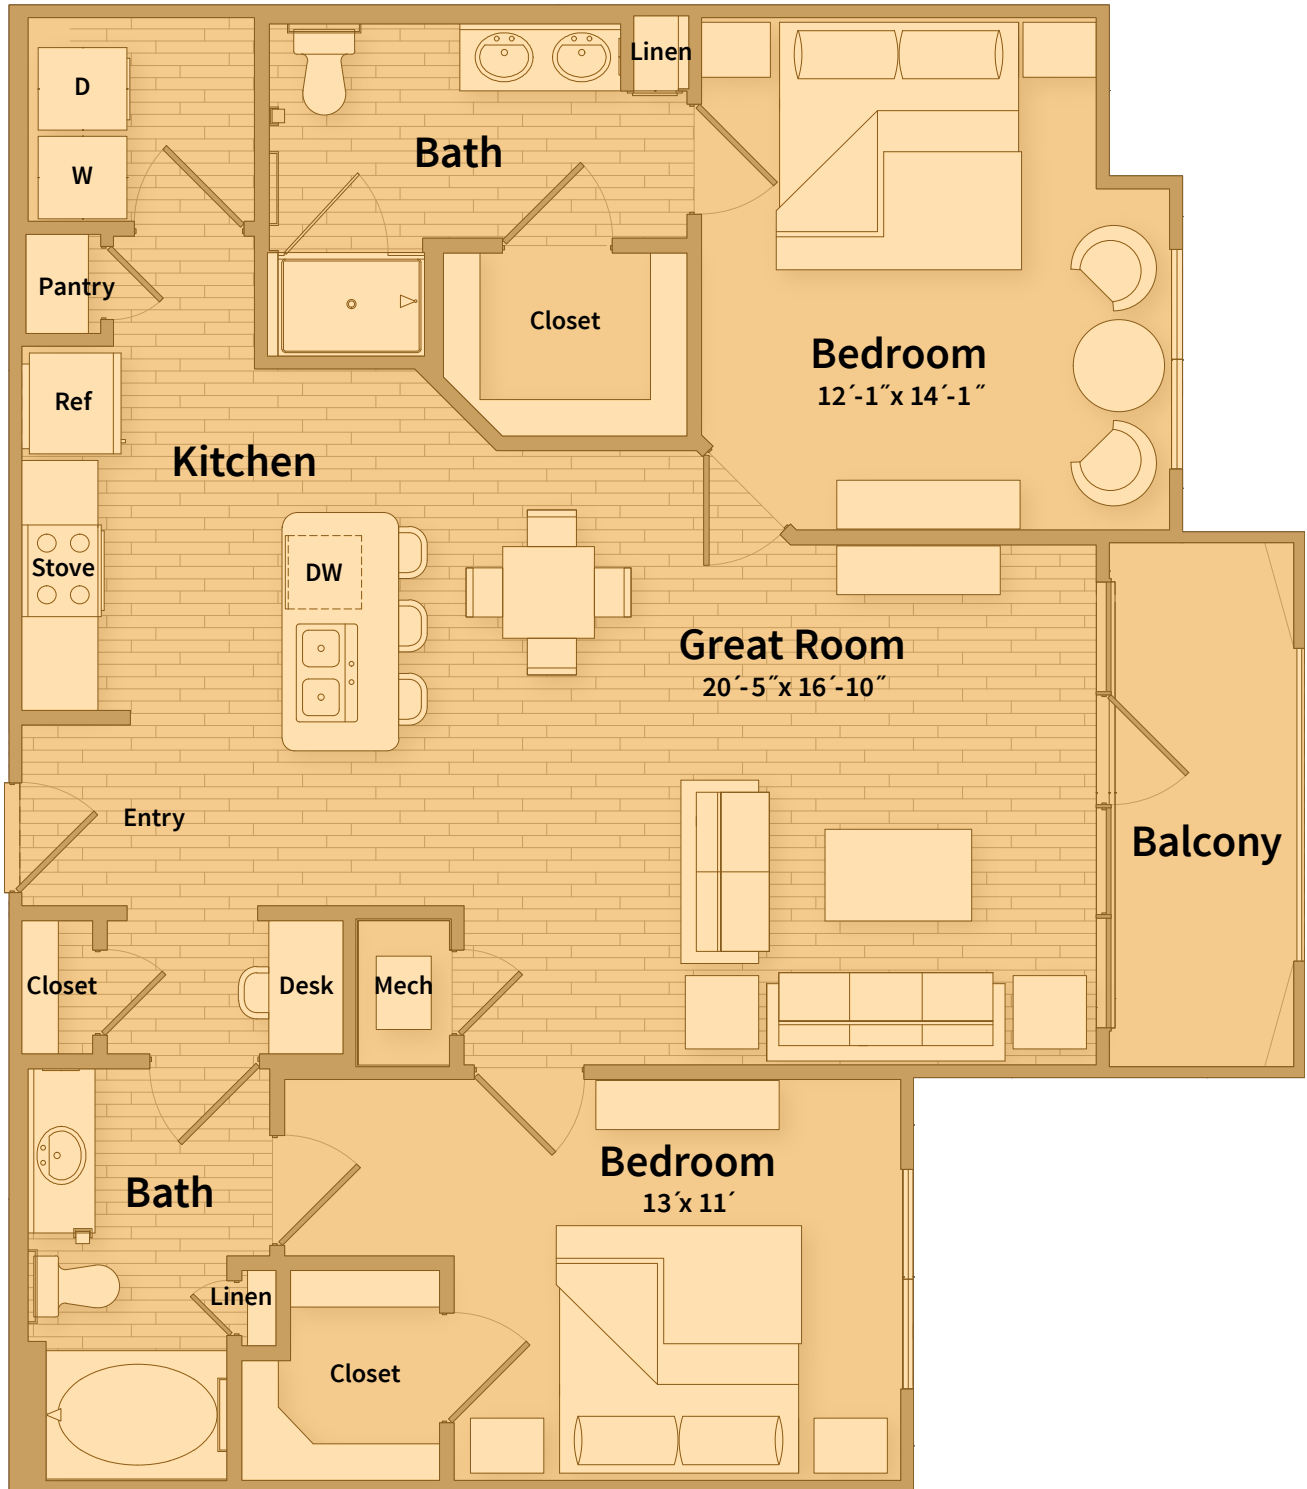

Unit D2H

BEDROOM 2 | BATH 2 | SQ FT 1,177

CREEKSIDE

at CRABTREE