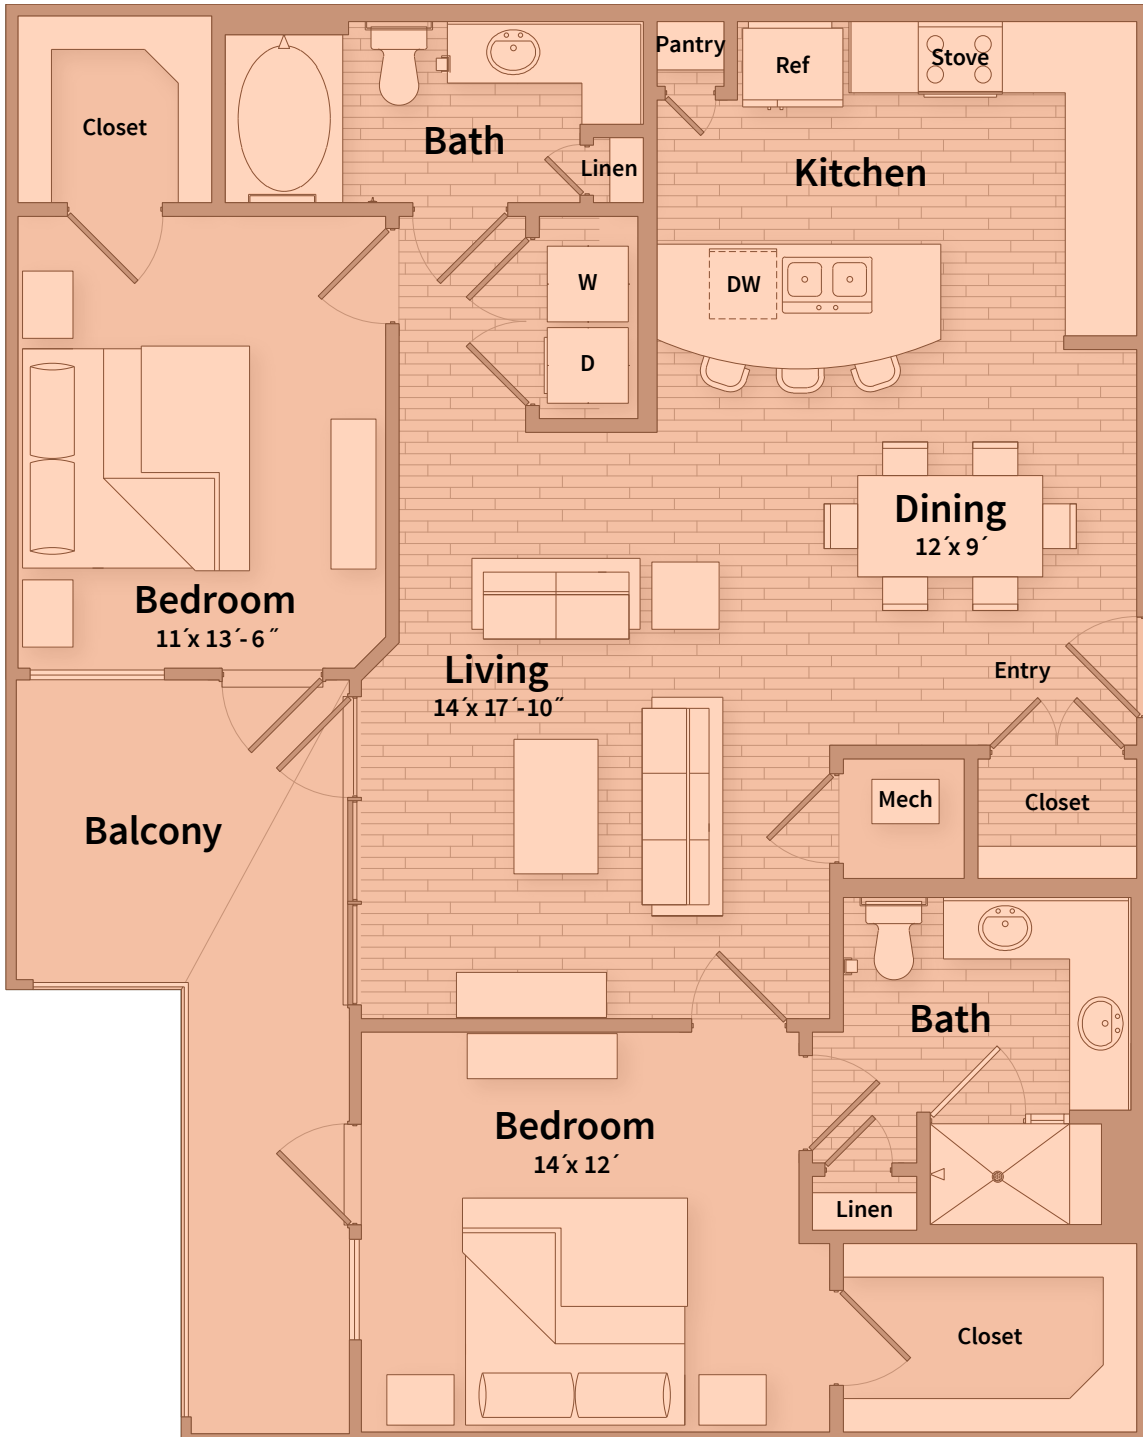

Unit D3

CREEKSIDE

at CRABTREE

BEDROOM 2 | BATH 2 | SQ FT 1,221