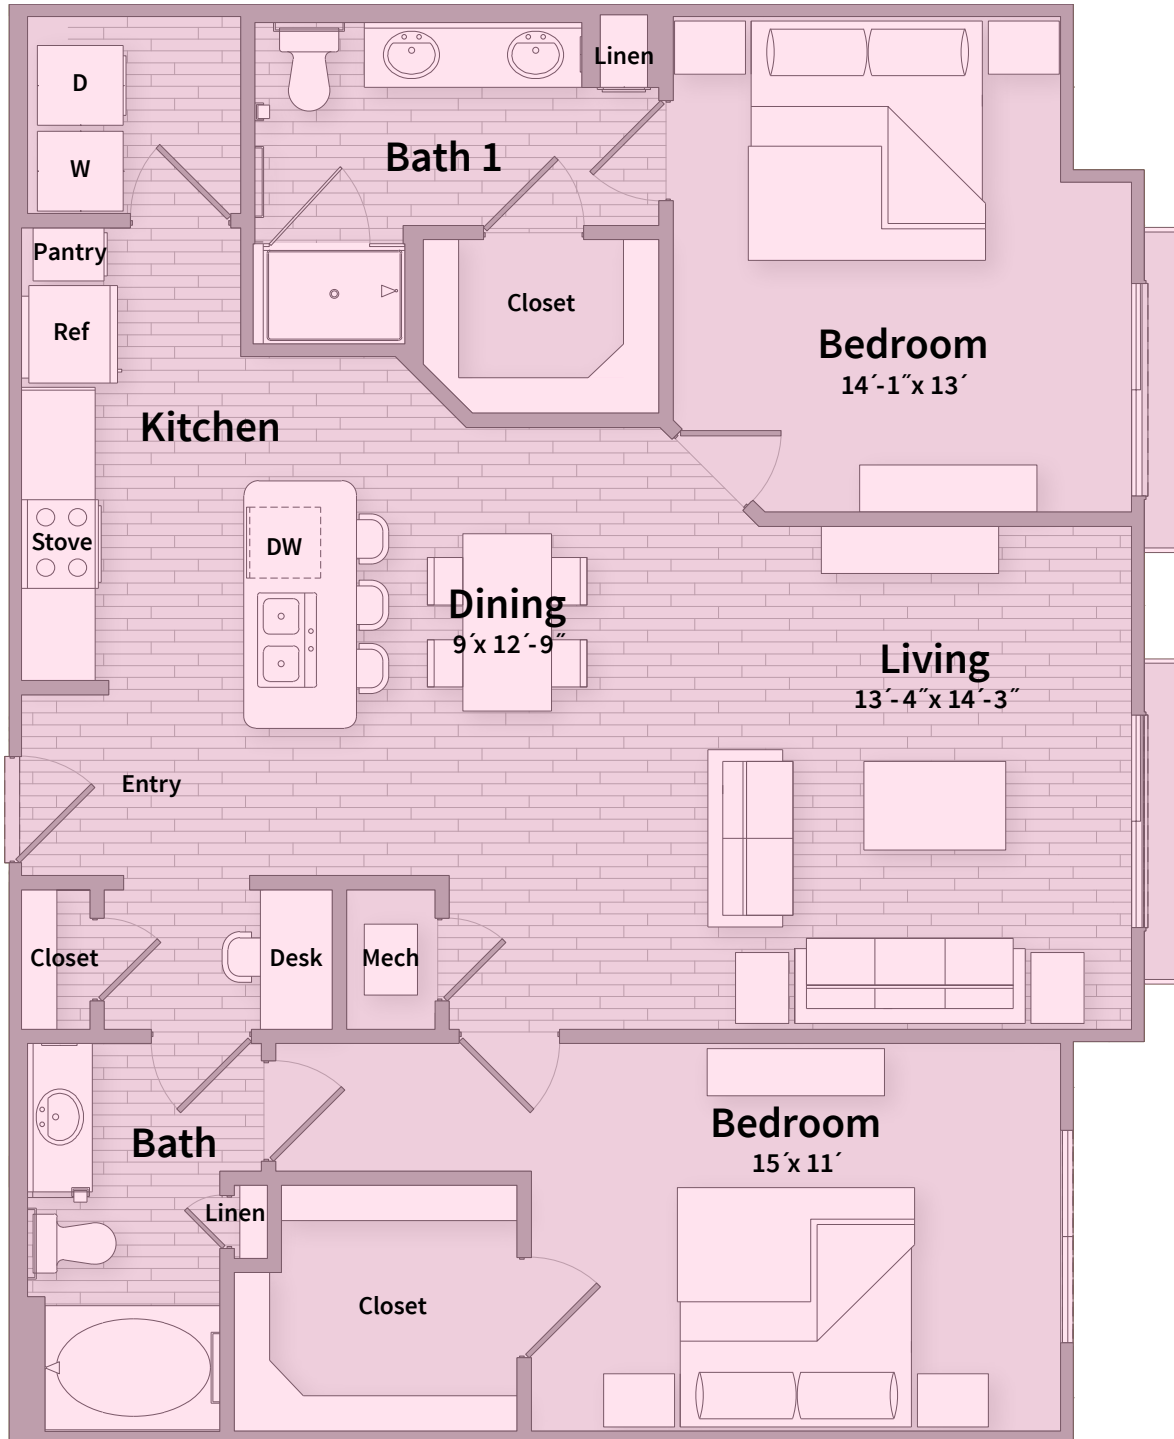

Unit D4

BEDROOM 2 | BATH 2 | SQ FT 1,267

CREEKSIDE

at CRABTREE