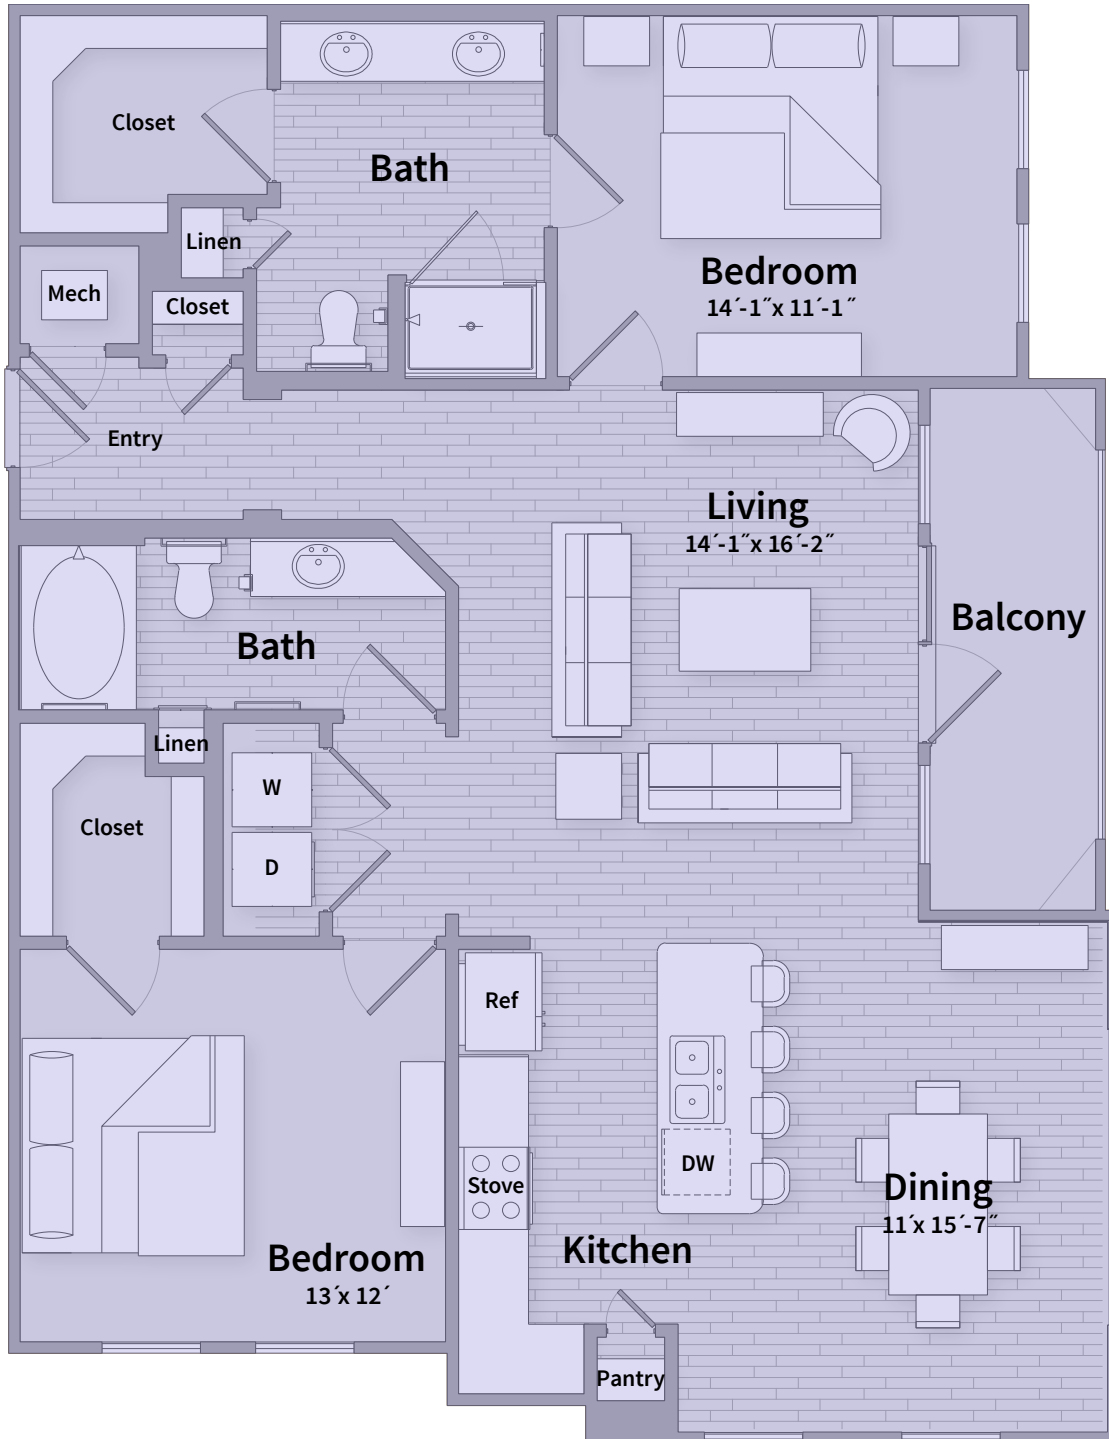

Unit E

BEDROOM 2 | BATH 2 | SQ FT 1,306

CREEKSIDE

at CRABTREE