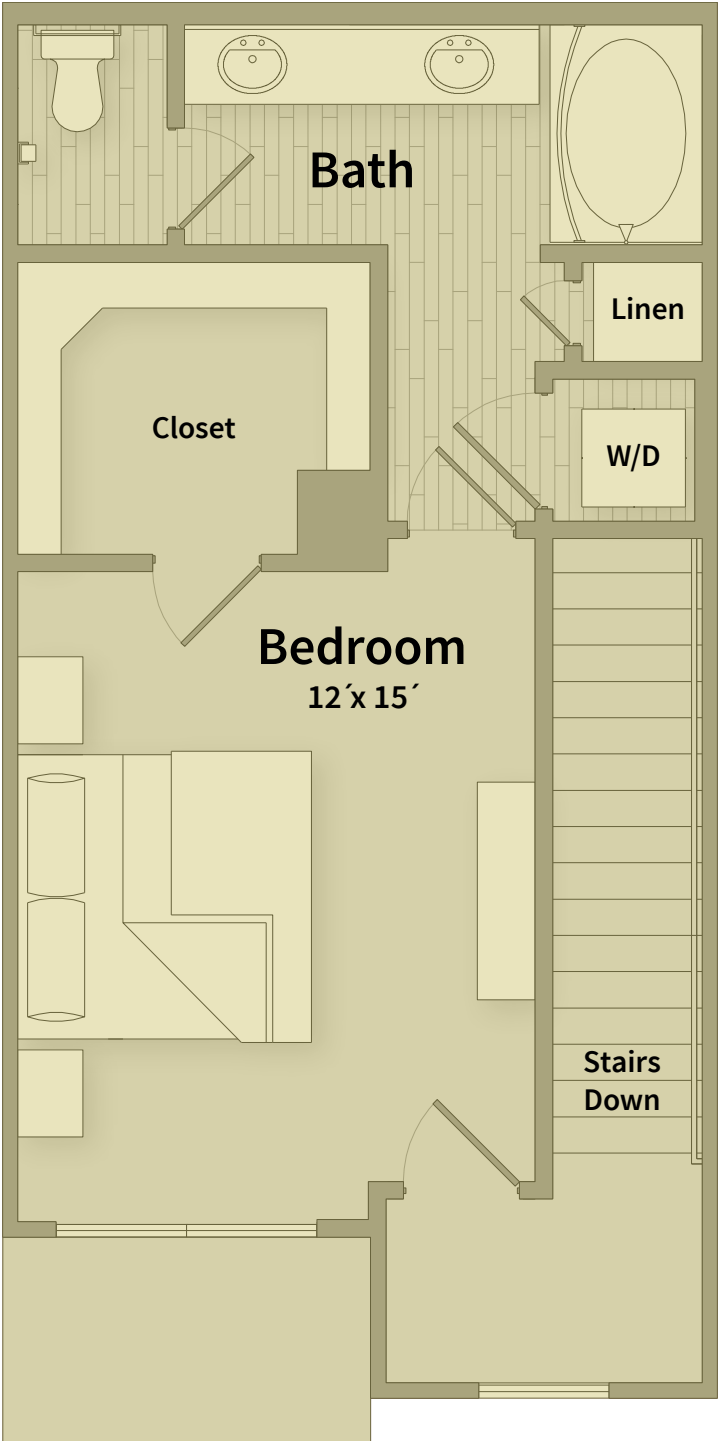

Unit T1 Ground Floor

BEDROOM 1 | BATH 1.5 | SQ FT 1,056

CREEKSIDE

at CRABTREE

Unit T1 2nd Floor

BEDROOM 1 | BATH 1.5 | SQ FT 1,056

CREEKSIDE

at CRABTREE

Unit T1 3rd Floor

BEDROOM 1 | BATH 1.5 | SQ FT 1,056

CREEKSIDE

at CRABTREE