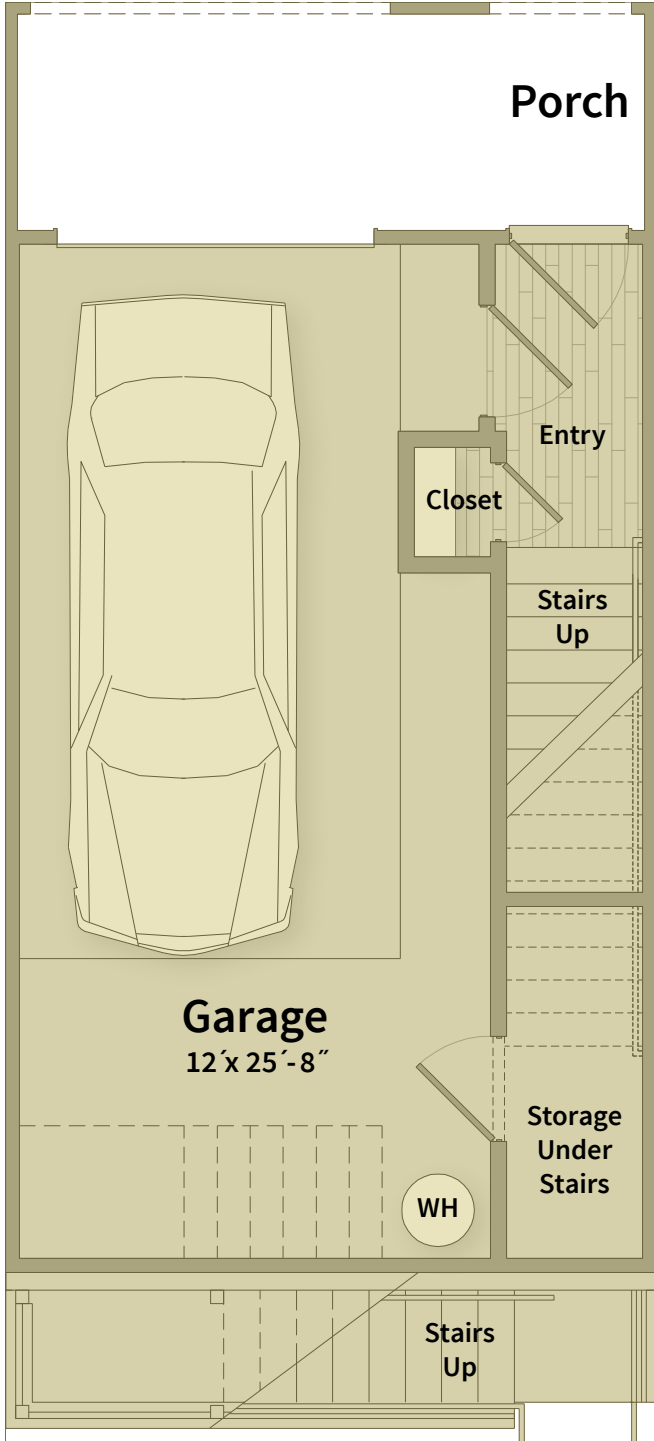

Unit T1 Ground Floor

BEDROOM 1 | BATH 1.5 | SQ FT 1,056

CREEKSIDE

at CRABTREE

Unit T1 2nd Floor

BEDROOM 1 | BATH 1.5 | SQ FT 1,056

CREEKSIDE

at CRABTREE

Unit T1 3rd Floor

BEDROOM 1 | BATH 1.5 | SQ FT 1,056

CREEKSIDE

at CRABTREE