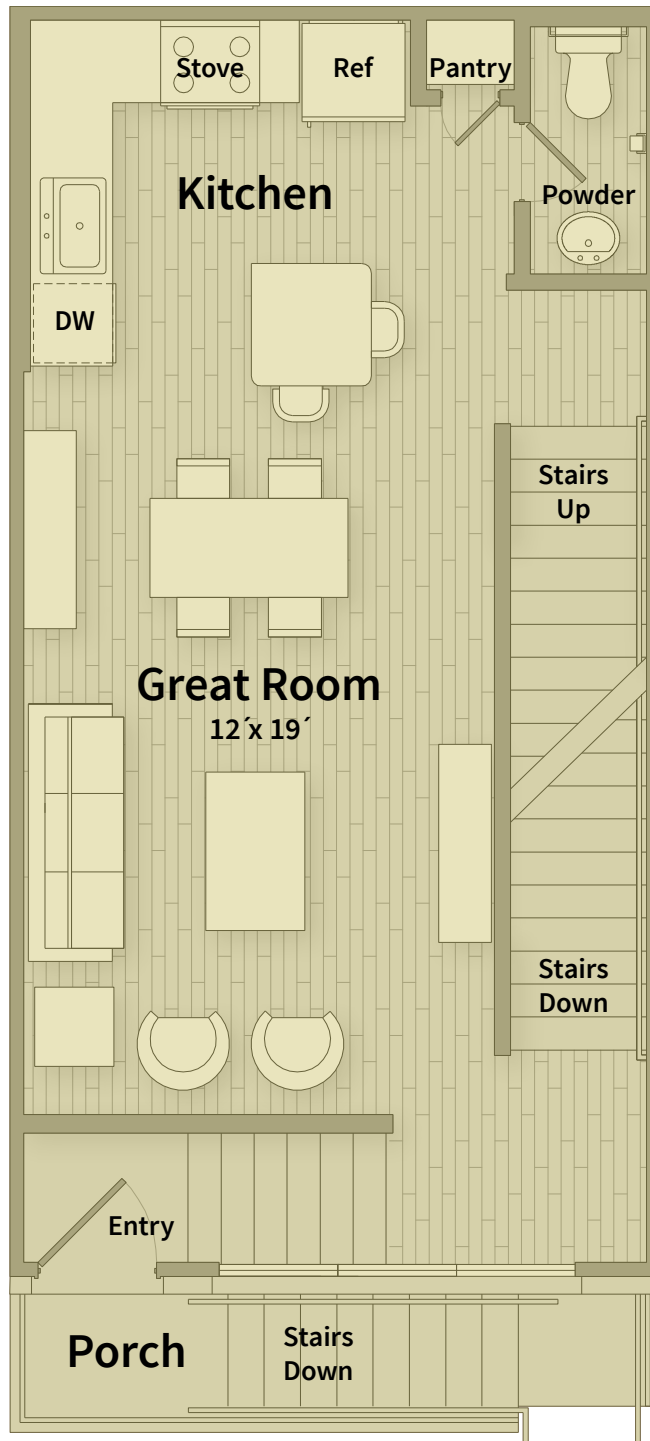

Unit T1 Ground Floor

BEDROOM 1 | BATH 1.5 | SQ FT 1,056

CREEKSIDE

at CRABTREE

Unit T1 2nd Floor

BEDROOM 1 | BATH 1.5 | SQ FT 1,056

CREEKSIDE

at CRABTREE

Unit T1 3rd Floor

BEDROOM 1 | BATH 1.5 | SQ FT 1,056

CREEKSIDE

at CRABTREE