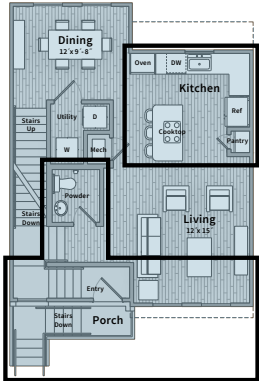

Unit T2 Ground Floor

BEDROOM 2 | BATH 2.5 | SQ FT 1,461

CREEKSIDE

at CRABTREE

Unit T2 2nd Floor

CREEKSIDE

at CRABTREE

BEDROOM 2 | BATH 2.5 | SQ FT 1,461

Unit T2 3rd Floor

BEDROOM 2 | BATH 2.5 | SQ FT 1,461

CREEKSIDE

at CRABTREE