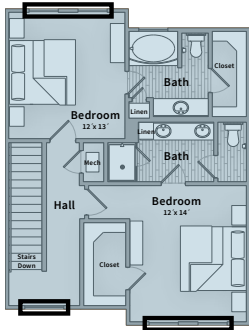

Unit T2 Ground Floor

BEDROOM 2 | BATH 2.5 | SQ FT 1,461

CREEKSIDE

at CRABTREE

Unit T2 2nd Floor

CREEKSIDE

at CRABTREE

BEDROOM 2 | BATH 2.5 | SQ FT 1,461

Unit T2 3rd Floor

BEDROOM 2 | BATH 2.5 | SQ FT 1,461

CREEKSIDE

at CRABTREE