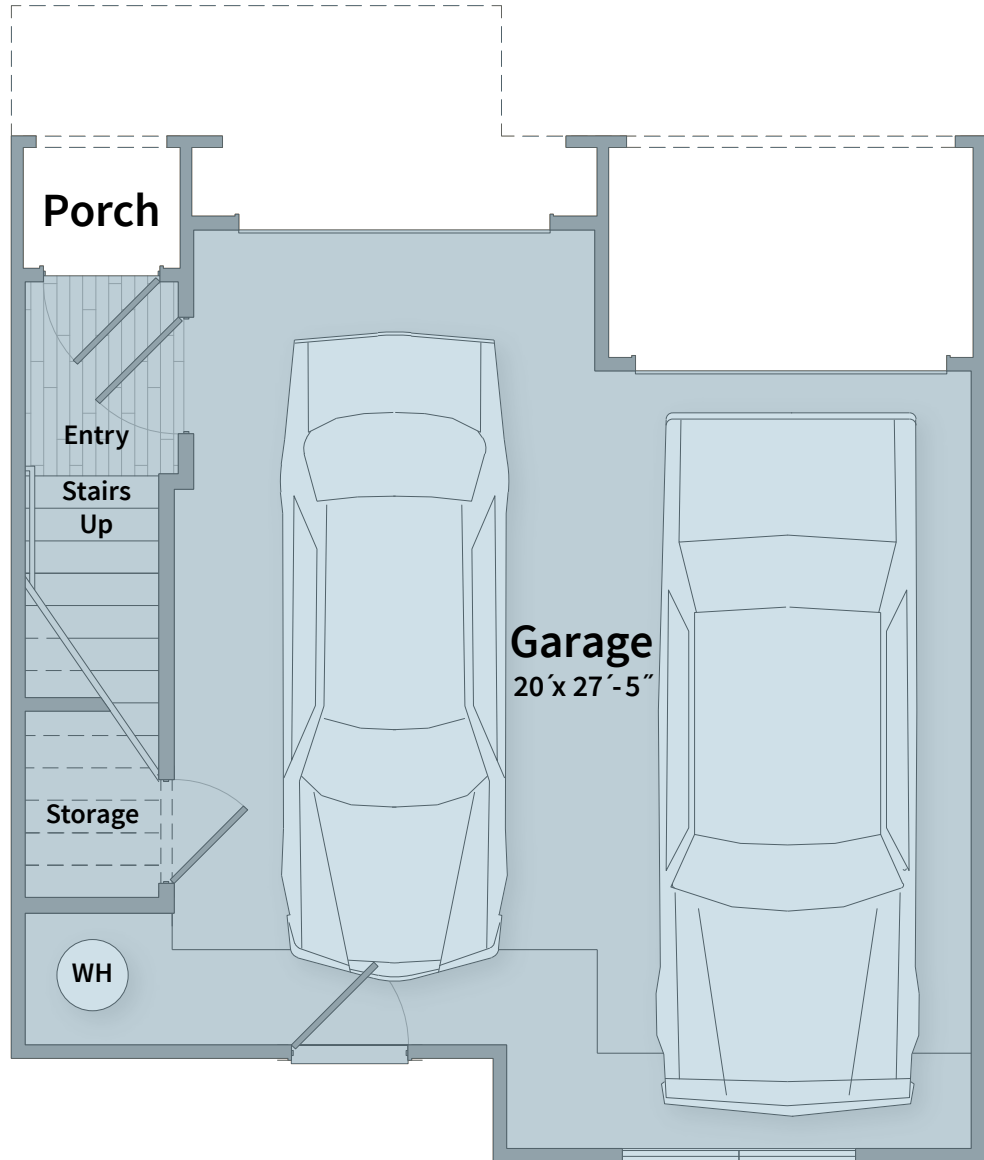

Unit T2 Ground Floor

BEDROOM 2 | BATH 2.5 | SQ FT 1,461

CREEKSIDE

at CRABTREE

Unit T2 2nd Floor

CREEKSIDE

at CRABTREE

BEDROOM 2 | BATH 2.5 | SQ FT 1,461

Unit T2 3rd Floor

BEDROOM 2 | BATH 2.5 | SQ FT 1,461

CREEKSIDE

at CRABTREE