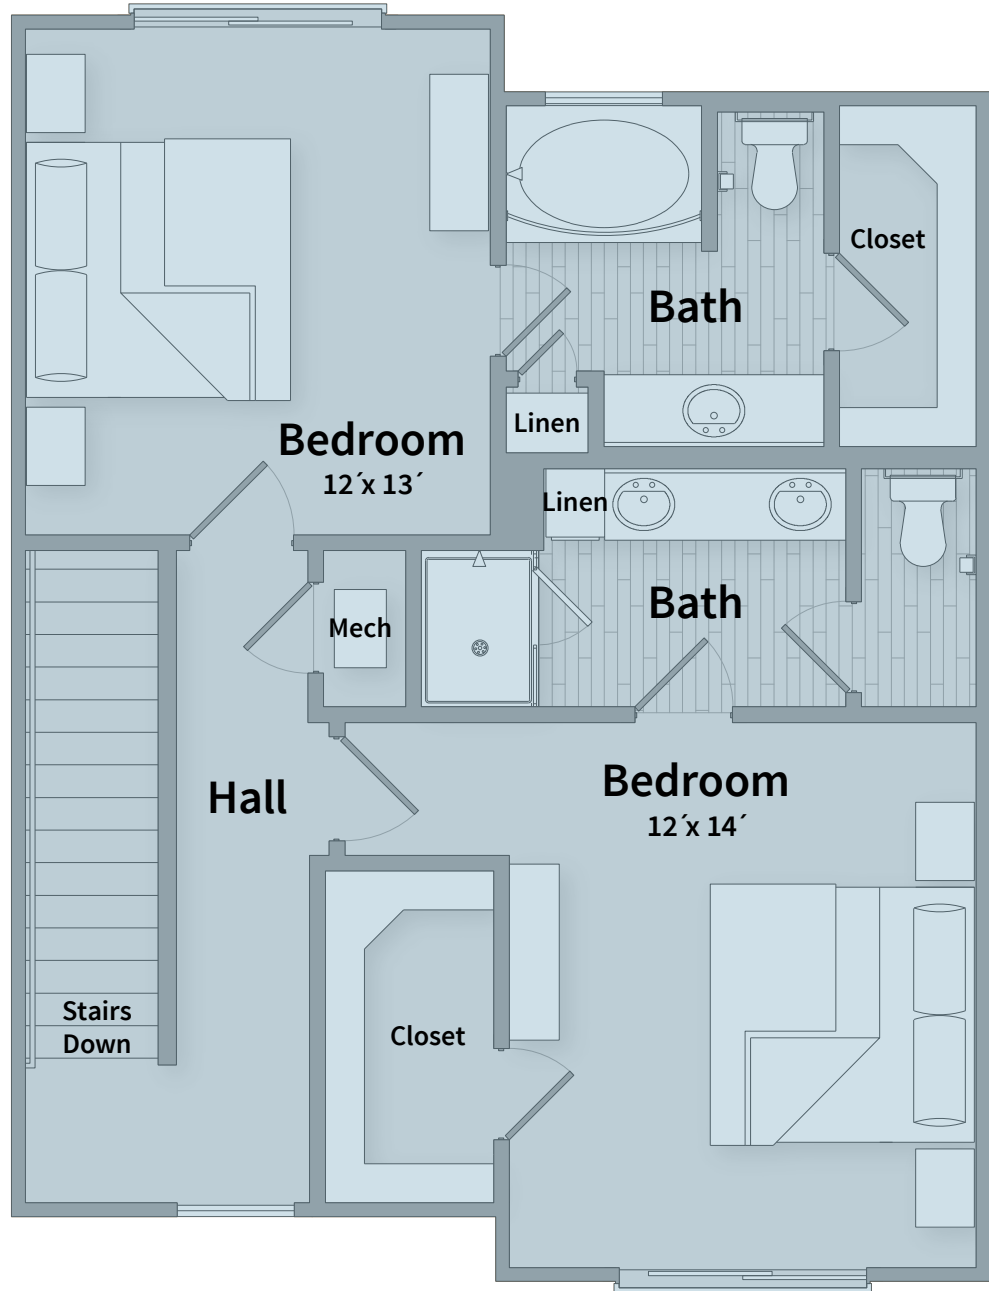

Unit T2 Ground Floor

BEDROOM 2 | BATH 2.5 | SQ FT 1,461

CREEKSIDE

at CRABTREE

Unit T2 2nd Floor

CREEKSIDE

at CRABTREE

BEDROOM 2 | BATH 2.5 | SQ FT 1,461

Unit T2 3rd Floor

BEDROOM 2 | BATH 2.5 | SQ FT 1,461

CREEKSIDE

at CRABTREE