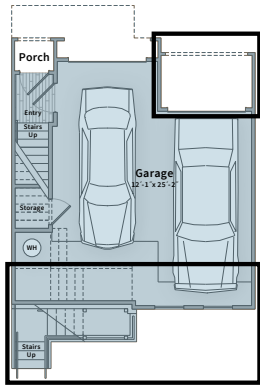

Unit T2 Ground Floor

BEDROOM 2 | BATH 2.5 | SQ FT 1,461

CREEKSIDE

at CRABTREE

Unit T2 2nd Floor

CREEKSIDE

at CRABTREE

BEDROOM 2 | BATH 2.5 | SQ FT 1,461

Unit T2 3rd Floor

BEDROOM 2 | BATH 2.5 | SQ FT 1,461

CREEKSIDE

at CRABTREE