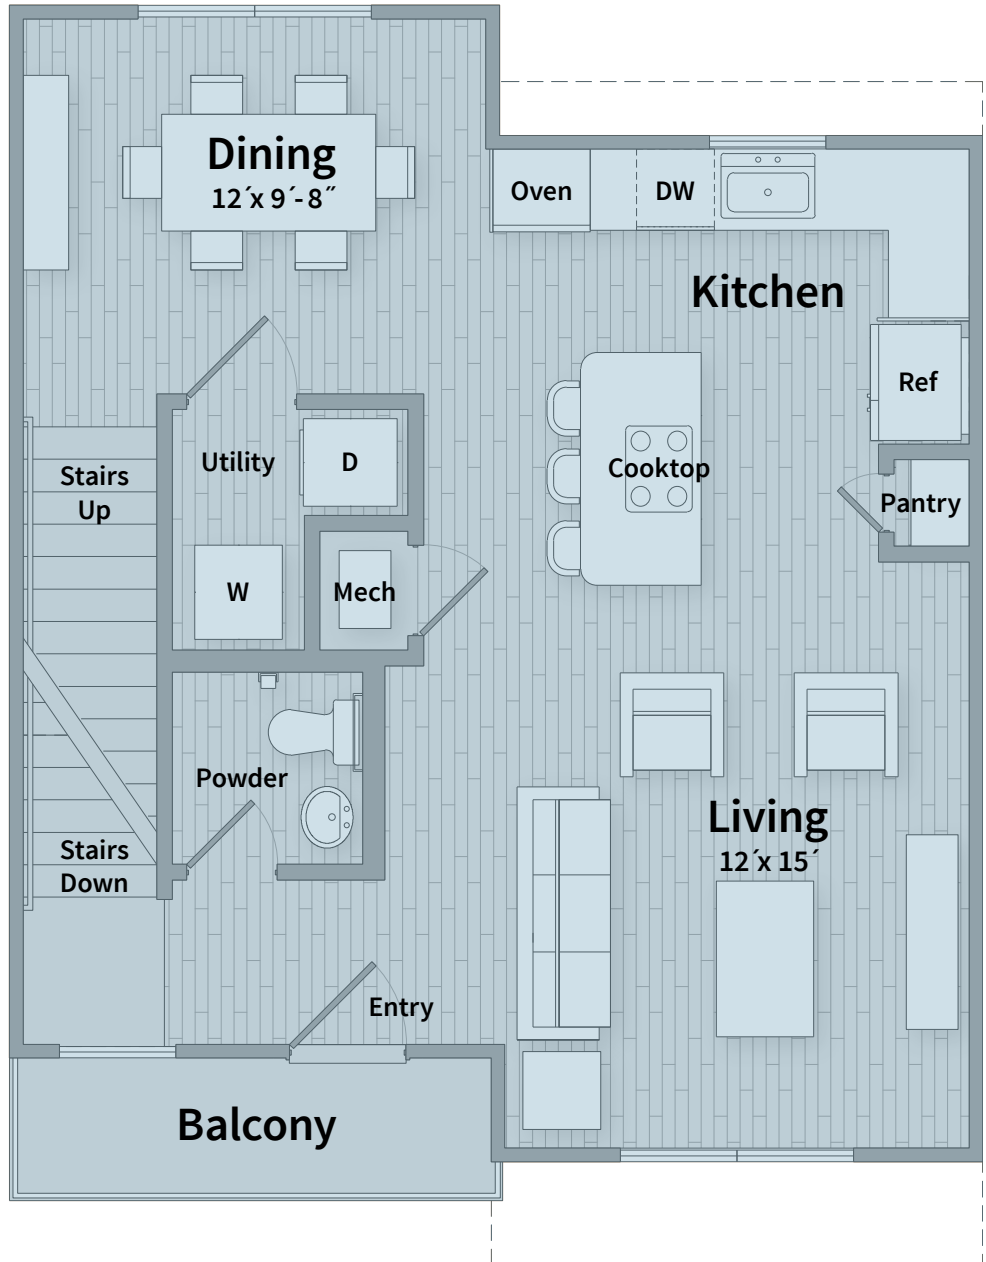

Unit T2 Ground Floor

BEDROOM 2 | BATH 2.5 | SQ FT 1,461

CREEKSIDE

at CRABTREE

Unit T2 2nd Floor

CREEKSIDE

at CRABTREE

BEDROOM 2 | BATH 2.5 | SQ FT 1,461

Unit T2 3rd Floor

BEDROOM 2 | BATH 2.5 | SQ FT 1,461

CREEKSIDE

at CRABTREE