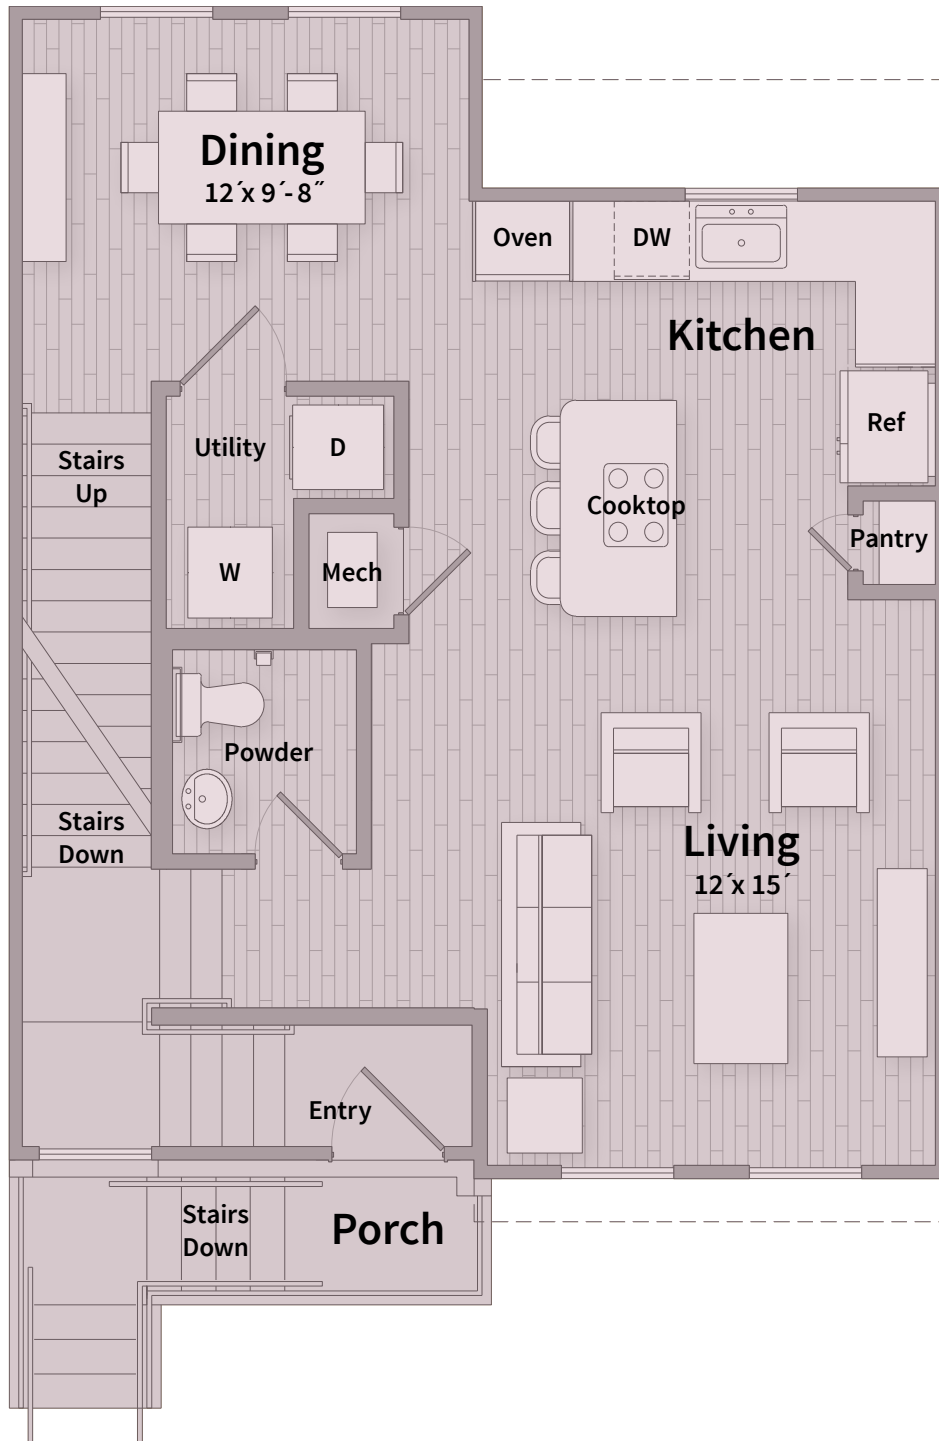

Unit T2.2 Ground Floor

BEDROOM 2 | BATH 2.5 | SQ FT 1,506

CREEKSIDE

at CRABTREE

Unit T2.2 2nd Floor

BEDROOM 2 | BATH 2.5 | SQ FT 1,506

CREEKSIDE

at CRABTREE

Unit T2.2 3rd Floor

BEDROOM 2 | BATH 2.5 | SQ FT 1,506

CREEKSIDE

at CRABTREE