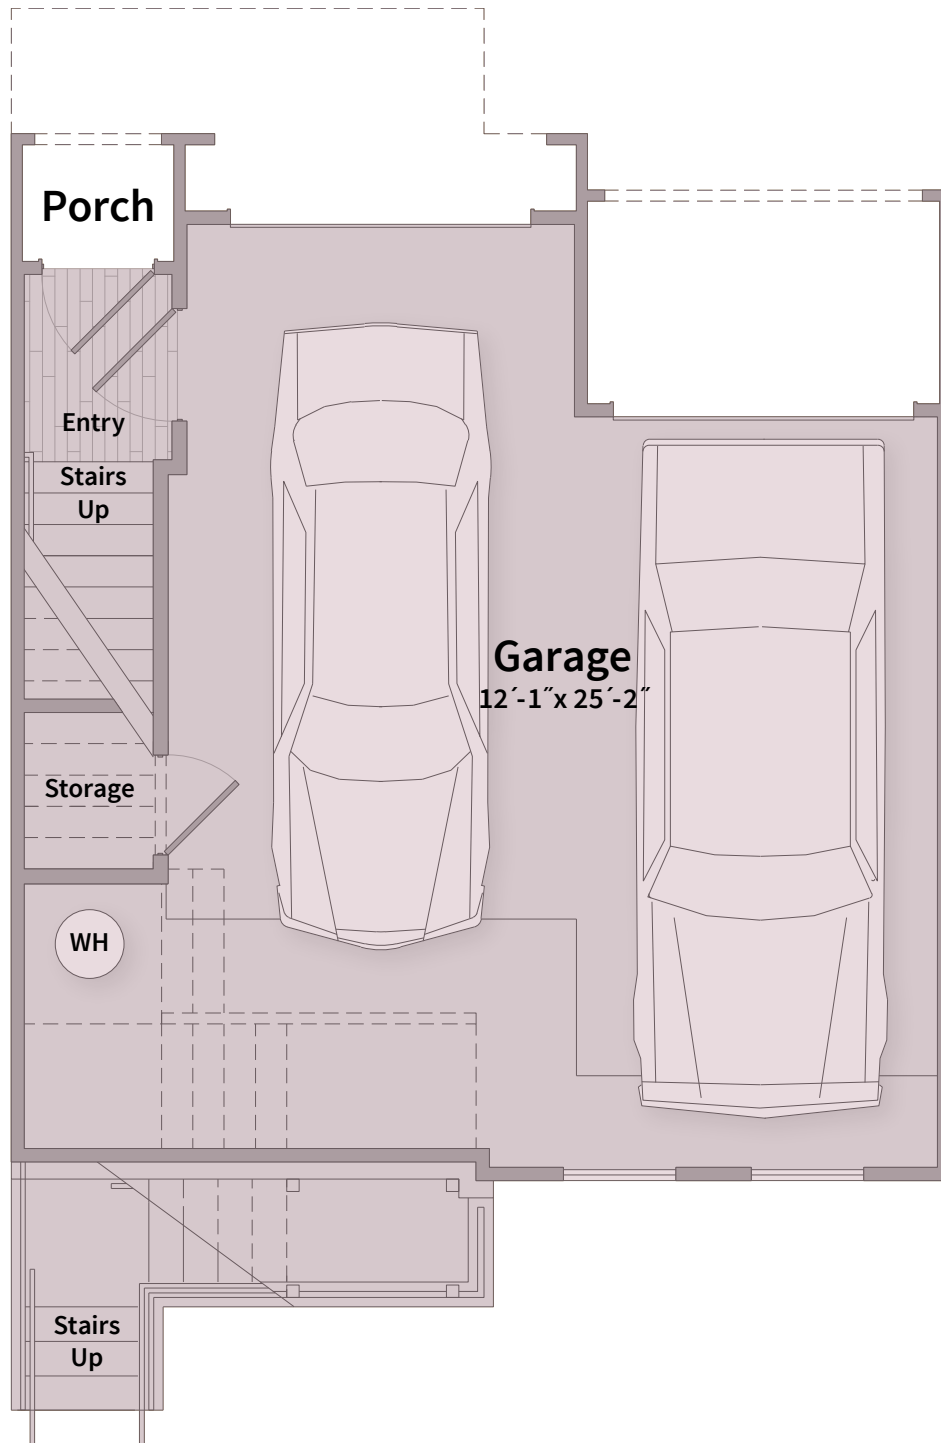

Unit T2.2 Ground Floor

BEDROOM 2 | BATH 2.5 | SQ FT 1,506

CREEKSIDE

at CRABTREE

Unit T2.2 2nd Floor

BEDROOM 2 | BATH 2.5 | SQ FT 1,506

CREEKSIDE

at CRABTREE

Unit T2.2 3rd Floor

BEDROOM 2 | BATH 2.5 | SQ FT 1,506

CREEKSIDE

at CRABTREE