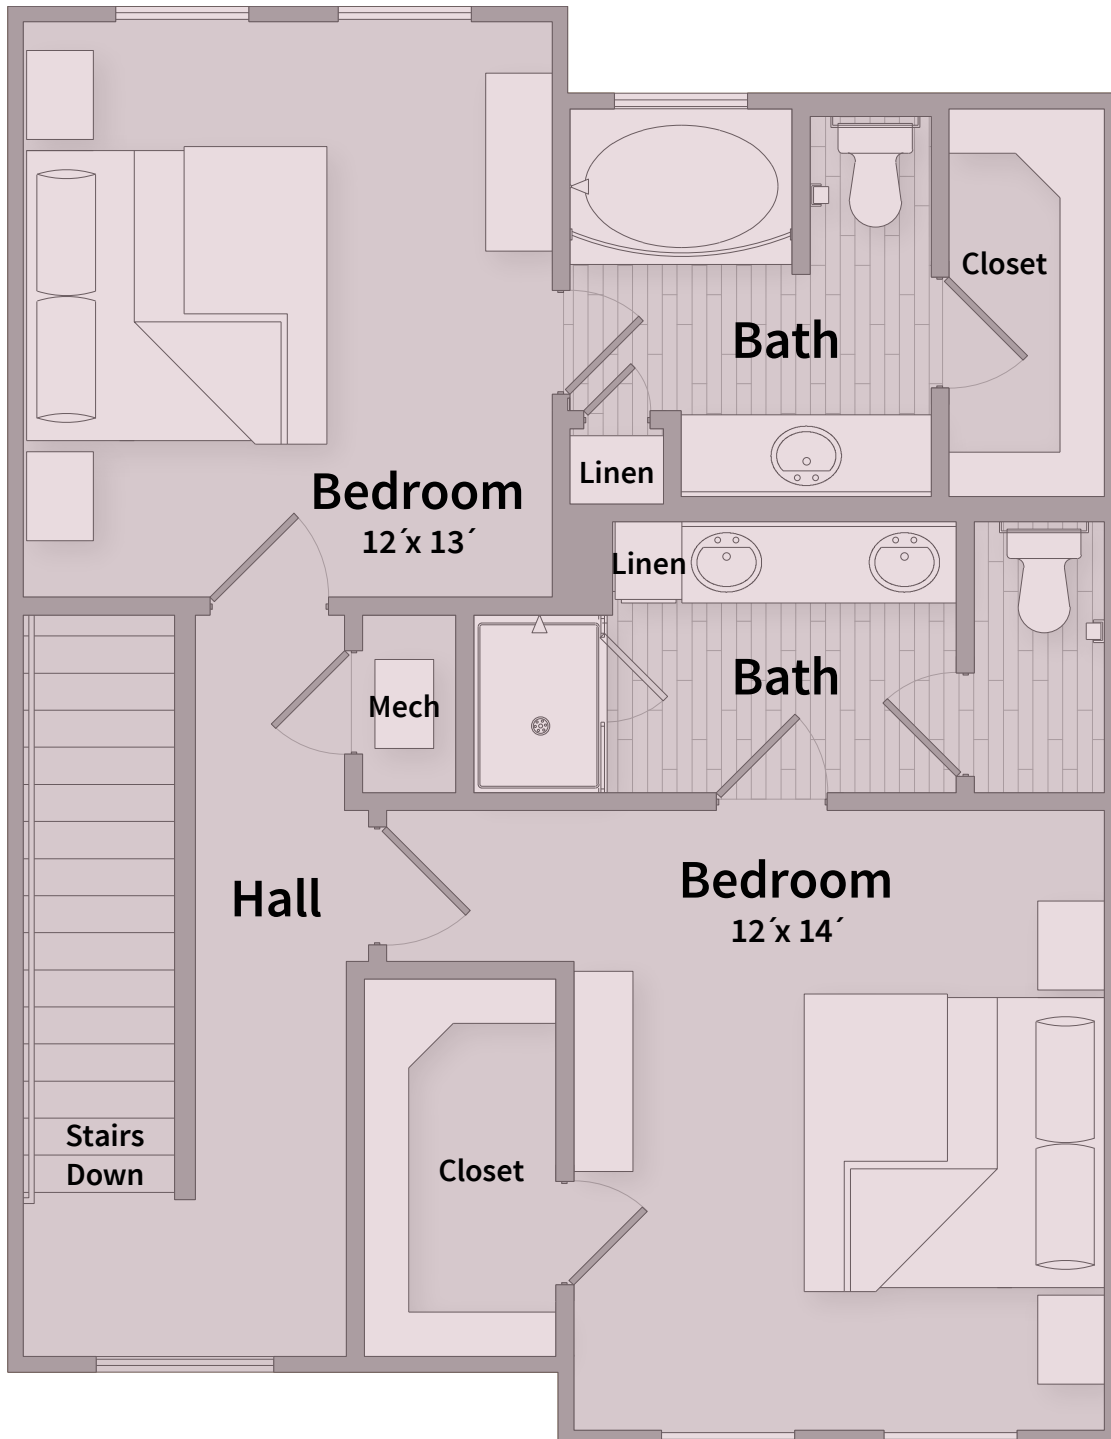

Unit T2.2 Ground Floor

BEDROOM 2 | BATH 2.5 | SQ FT 1,506

CREEKSIDE

at CRABTREE

Unit T2.2 2nd Floor

BEDROOM 2 | BATH 2.5 | SQ FT 1,506

CREEKSIDE

at CRABTREE

Unit T2.2 3rd Floor

BEDROOM 2 | BATH 2.5 | SQ FT 1,506

CREEKSIDE

at CRABTREE