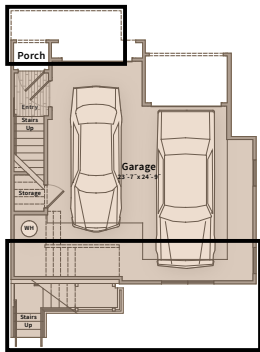

Unit T2.3 Ground Floor

BEDROOM 2 | BATH 2.5 | SQ FT 1,548

CREEKSIDE

at CRABTREE

Unit T2.3 2nd Floor

CREEKSIDE

at CRABTREE

BEDROOM 2 | BATH 2.5 | SQ FT 1,548

Unit T2.3 3rd Floor

BEDROOM 2 | BATH 2.5 | SQ FT 1,548

CREEKSIDE

at CRABTREE