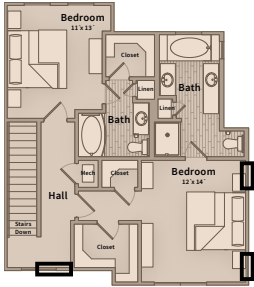

Unit T2.3 Ground Floor

BEDROOM 2 | BATH 2.5 | SQ FT 1,548

CREEKSIDE

at CRABTREE

Unit T2.3 2nd Floor

CREEKSIDE

at CRABTREE

BEDROOM 2 | BATH 2.5 | SQ FT 1,548

Unit T2.3 3rd Floor

BEDROOM 2 | BATH 2.5 | SQ FT 1,548

CREEKSIDE

at CRABTREE