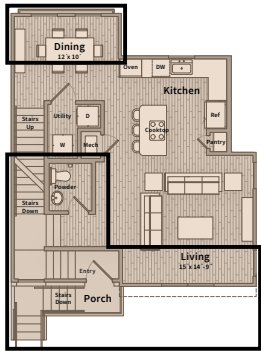

Unit T2.3 Ground Floor

BEDROOM 2 | BATH 2.5 | SQ FT 1,548

CREEKSIDE

at CRABTREE

Unit T2.3 2nd Floor

CREEKSIDE

at CRABTREE

BEDROOM 2 | BATH 2.5 | SQ FT 1,548

Unit T2.3 3rd Floor

BEDROOM 2 | BATH 2.5 | SQ FT 1,548

CREEKSIDE

at CRABTREE