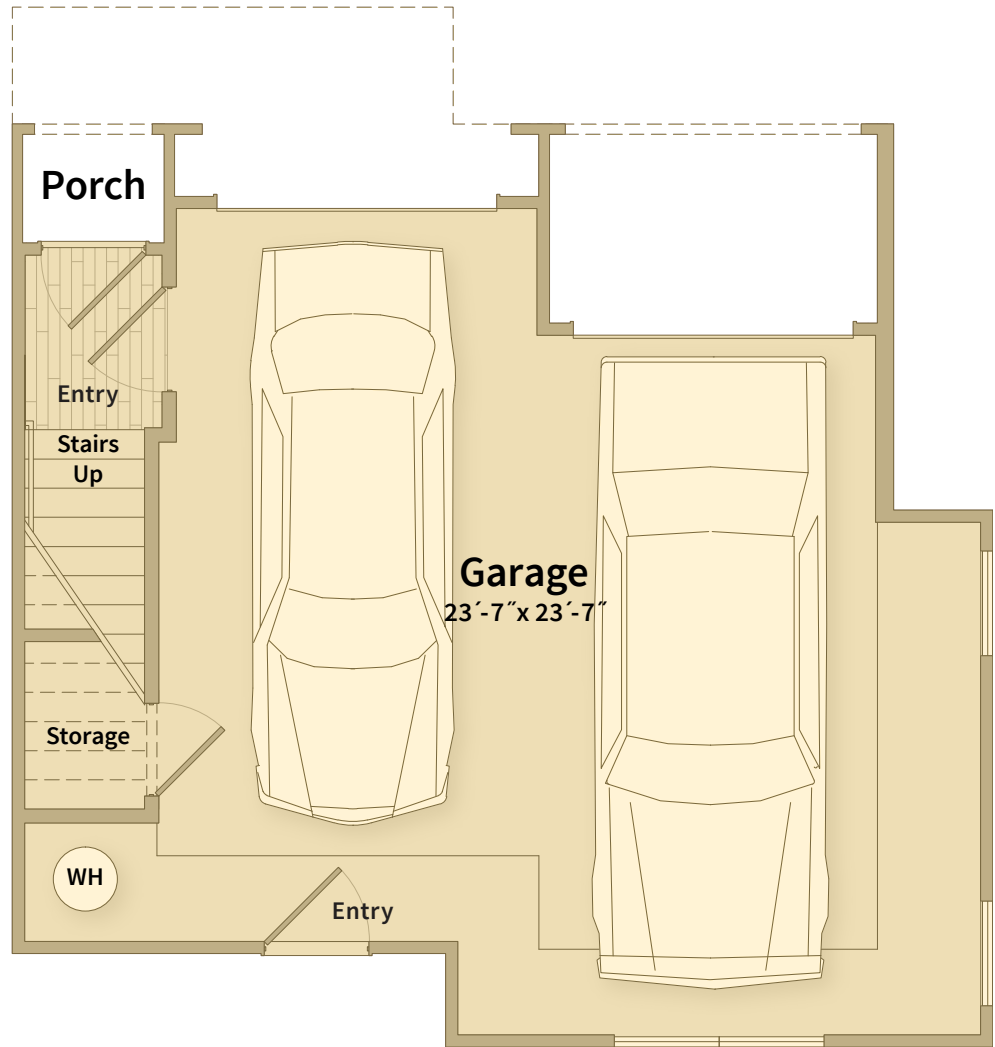

Unit T2.3 Ground Floor

BEDROOM 2 | BATH 2.5 | SQ FT 1,548

CREEKSIDE

at CRABTREE

Unit T2.3 2nd Floor

CREEKSIDE

at CRABTREE

BEDROOM 2 | BATH 2.5 | SQ FT 1,548

Unit T2.3 3rd Floor

BEDROOM 2 | BATH 2.5 | SQ FT 1,548

CREEKSIDE

at CRABTREE