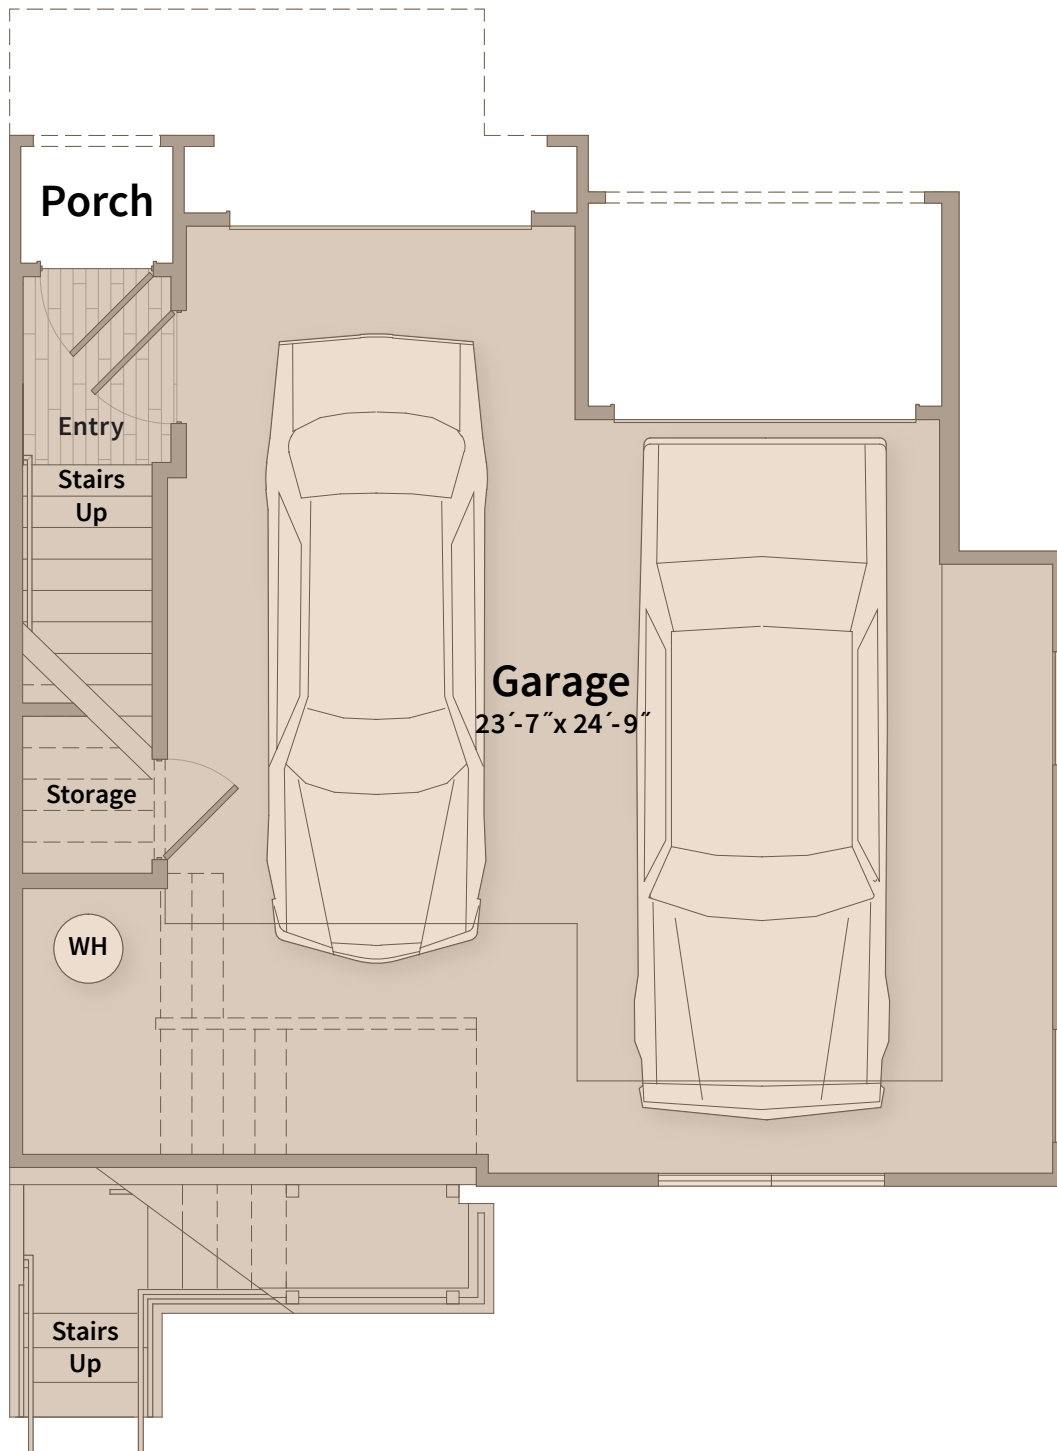

Unit T2.4 Ground Floor

BEDROOM 2 | BATH 2.5 | SQ FT 1,597

CREEKSIDE

at CRABTREE

Unit T2.4 2nd Floor

BEDROOM 2 | BATH 2.5 | SQ FT 1,597

CREEKSIDE

at CRABTREE

Unit T2.4 3rd Floor

BEDROOM 2 | BATH 2.5 | SQ FT 1,597

CREEKSIDE

at CRABTREE