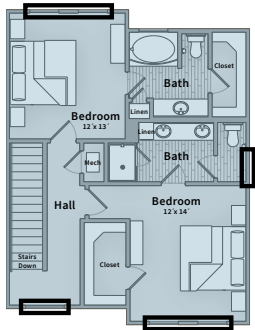

# Unit T2altA Ground Floor

BEDROOM 2 | BATH 2.5 | SQ FT 1,461

CREEKSIDE

at CRABTREE

# Unit T2altA 2nd Floor

CREEKSIDE

at CRABTREE

BEDROOM 2 | BATH 2.5 | SQ FT 1,461

# Unit T2altA 3rd Floor

BEDROOM 2 | BATH 2.5 | SQ FT 1,461

CREEKSIDE

at CRABTREE