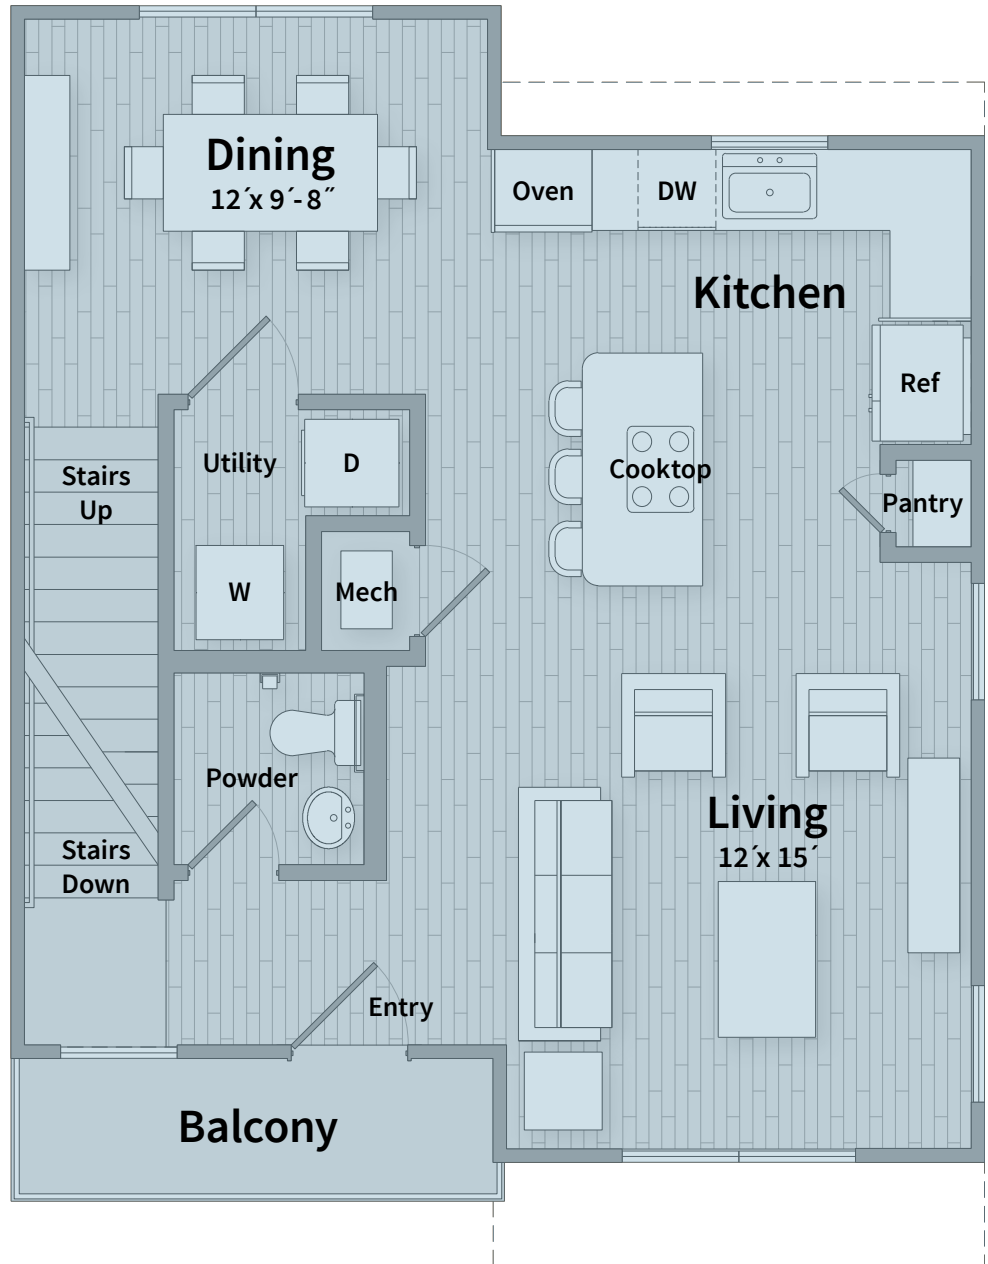

# Unit T2altA Ground Floor

BEDROOM 2 | BATH 2.5 | SQ FT 1,461

CREEKSIDE

at CRABTREE

# Unit T2altA 2nd Floor

CREEKSIDE

at CRABTREE

BEDROOM 2 | BATH 2.5 | SQ FT 1,461

# Unit T2altA 3rd Floor

BEDROOM 2 | BATH 2.5 | SQ FT 1,461

CREEKSIDE

at CRABTREE