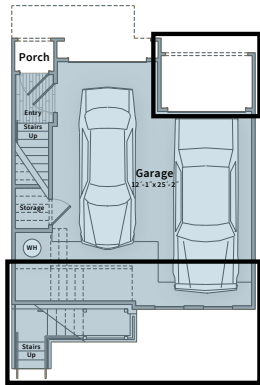

# Unit T2altA Ground Floor

BEDROOM 2 | BATH 2.5 | SQ FT 1,461

CREEKSIDE

at CRABTREE

# Unit T2altA 2nd Floor

CREEKSIDE

at CRABTREE

BEDROOM 2 | BATH 2.5 | SQ FT 1,461

# Unit T2altA 3rd Floor

BEDROOM 2 | BATH 2.5 | SQ FT 1,461

CREEKSIDE

at CRABTREE