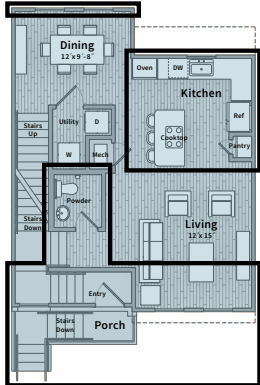

# Unit T2altA Ground Floor

BEDROOM 2 | BATH 2.5 | SQ FT 1,461

CREEKSIDE

at CRABTREE

# Unit T2altA 2nd Floor

CREEKSIDE

at CRABTREE

BEDROOM 2 | BATH 2.5 | SQ FT 1,461

# Unit T2altA 3rd Floor

BEDROOM 2 | BATH 2.5 | SQ FT 1,461

CREEKSIDE

at CRABTREE