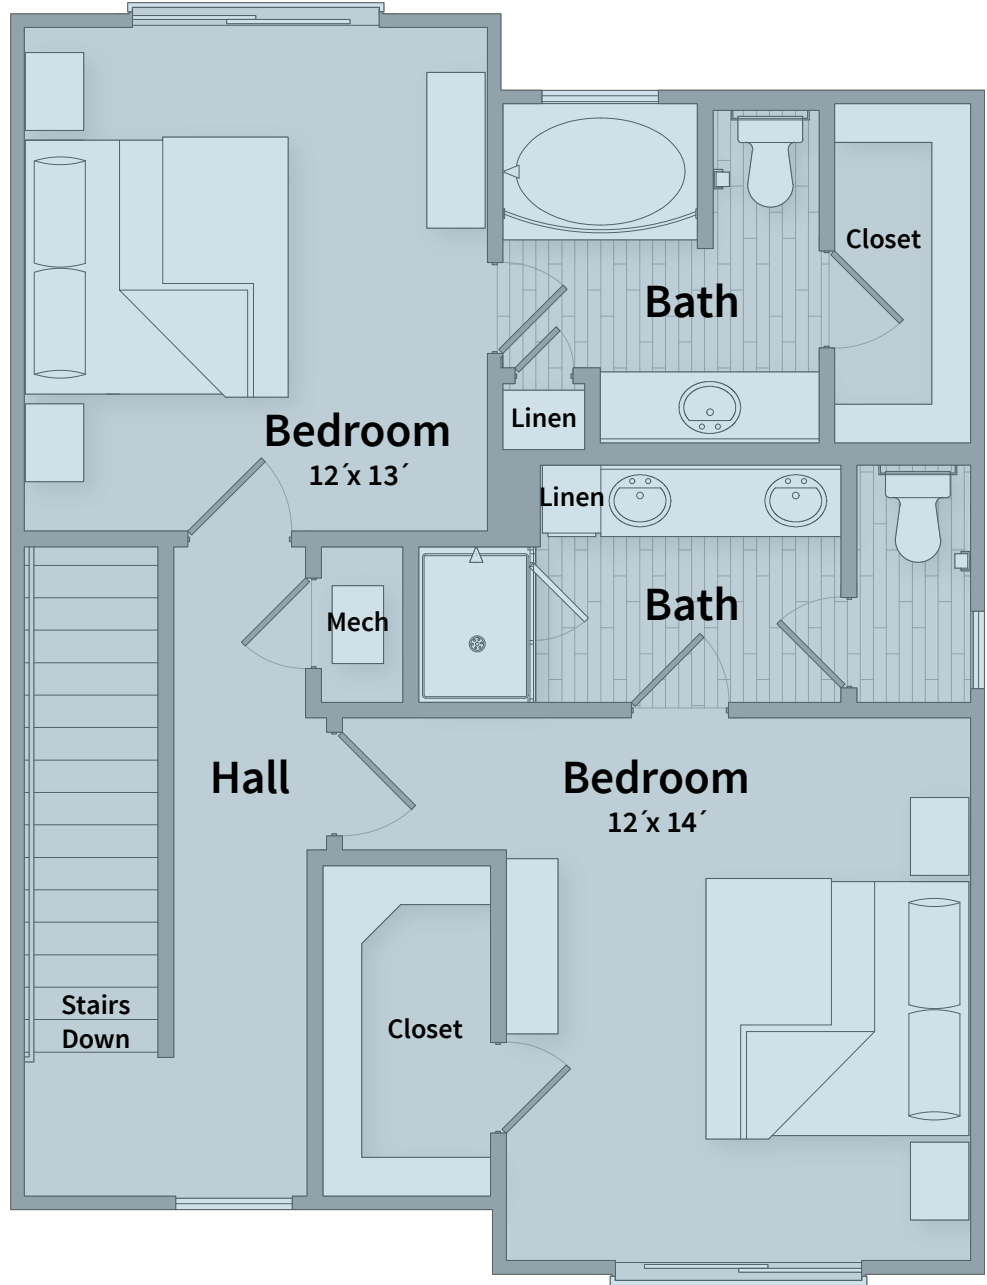

# Unit T2altA Ground Floor

BEDROOM 2 | BATH 2.5 | SQ FT 1,461

CREEKSIDE

at CRABTREE

# Unit T2altA 2nd Floor

CREEKSIDE

at CRABTREE

BEDROOM 2 | BATH 2.5 | SQ FT 1,461

# Unit T2altA 3rd Floor

BEDROOM 2 | BATH 2.5 | SQ FT 1,461

CREEKSIDE

at CRABTREE