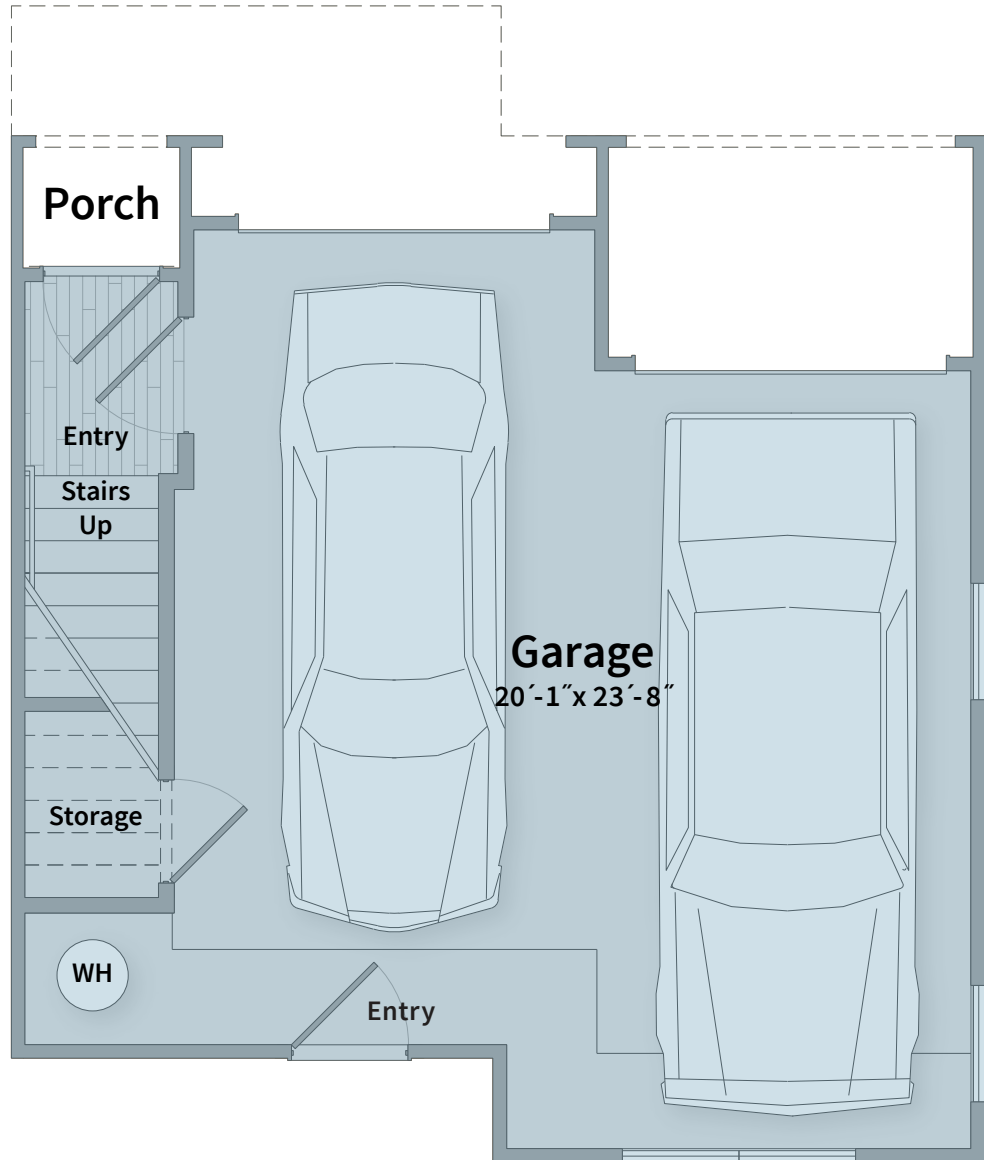

# Unit T2altA Ground Floor

BEDROOM 2 | BATH 2.5 | SQ FT 1,461

CREEKSIDE

at CRABTREE

# Unit T2altA 2nd Floor

CREEKSIDE

at CRABTREE

BEDROOM 2 | BATH 2.5 | SQ FT 1,461

# Unit T2altA 3rd Floor

BEDROOM 2 | BATH 2.5 | SQ FT 1,461

CREEKSIDE

at CRABTREE