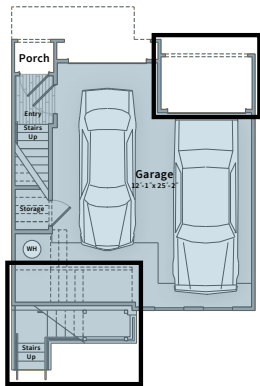

Unit T2altB Ground Floor

BEDROOM 2 | BATH 2.5 | SQ FT 1,461

CREEKSIDE

at CRABTREE

Unit T2altB 2nd Floor

CREEKSIDE

at CRABTREE

BEDROOM 2 | BATH 2.5 | SQ FT 1,461

Unit T2altB 3rd Floor

CREEKSIDE

at CRABTREE

BEDROOM 2 | BATH 2.5 | SQ FT 1,461