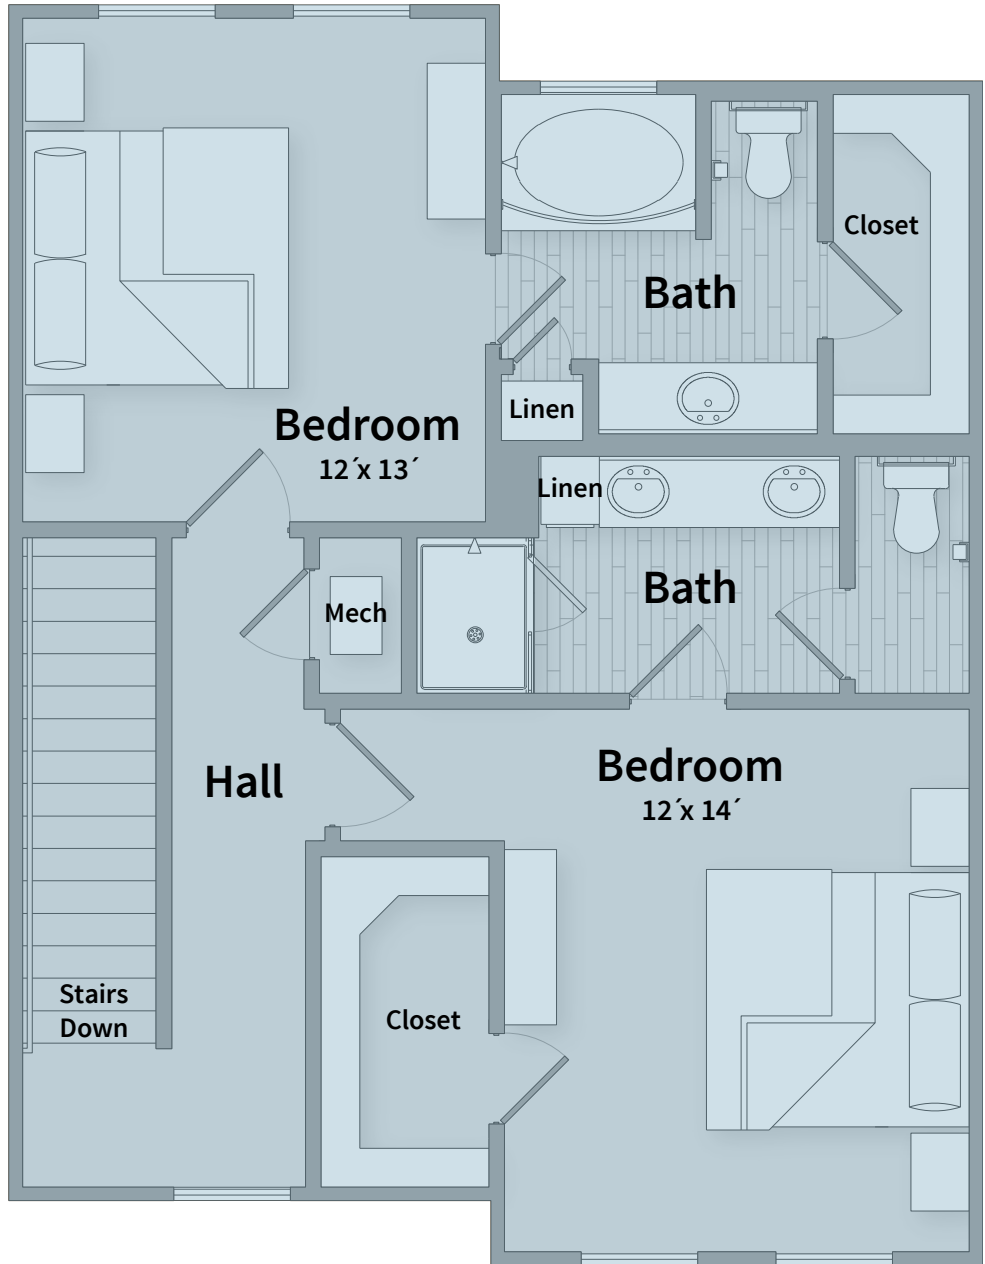

Unit T2altB Ground Floor

BEDROOM 2 | BATH 2.5 | SQ FT 1,461

CREEKSIDE

at CRABTREE

Unit T2altB 2nd Floor

CREEKSIDE

at CRABTREE

BEDROOM 2 | BATH 2.5 | SQ FT 1,461

Unit T2altB 3rd Floor

CREEKSIDE

at CRABTREE

BEDROOM 2 | BATH 2.5 | SQ FT 1,461