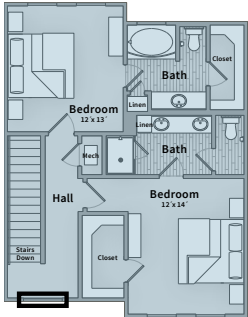

Unit T2altB Ground Floor

BEDROOM 2 | BATH 2.5 | SQ FT 1,461

CREEKSIDE

at CRABTREE

Unit T2altB 2nd Floor

CREEKSIDE

at CRABTREE

BEDROOM 2 | BATH 2.5 | SQ FT 1,461

Unit T2altB 3rd Floor

CREEKSIDE

at CRABTREE

BEDROOM 2 | BATH 2.5 | SQ FT 1,461