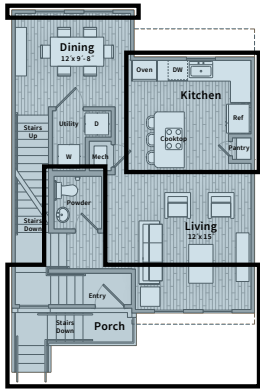

Unit T2altB Ground Floor

BEDROOM 2 | BATH 2.5 | SQ FT 1,461

CREEKSIDE

at CRABTREE

Unit T2altB 2nd Floor

CREEKSIDE

at CRABTREE

BEDROOM 2 | BATH 2.5 | SQ FT 1,461

Unit T2altB 3rd Floor

CREEKSIDE

at CRABTREE

BEDROOM 2 | BATH 2.5 | SQ FT 1,461