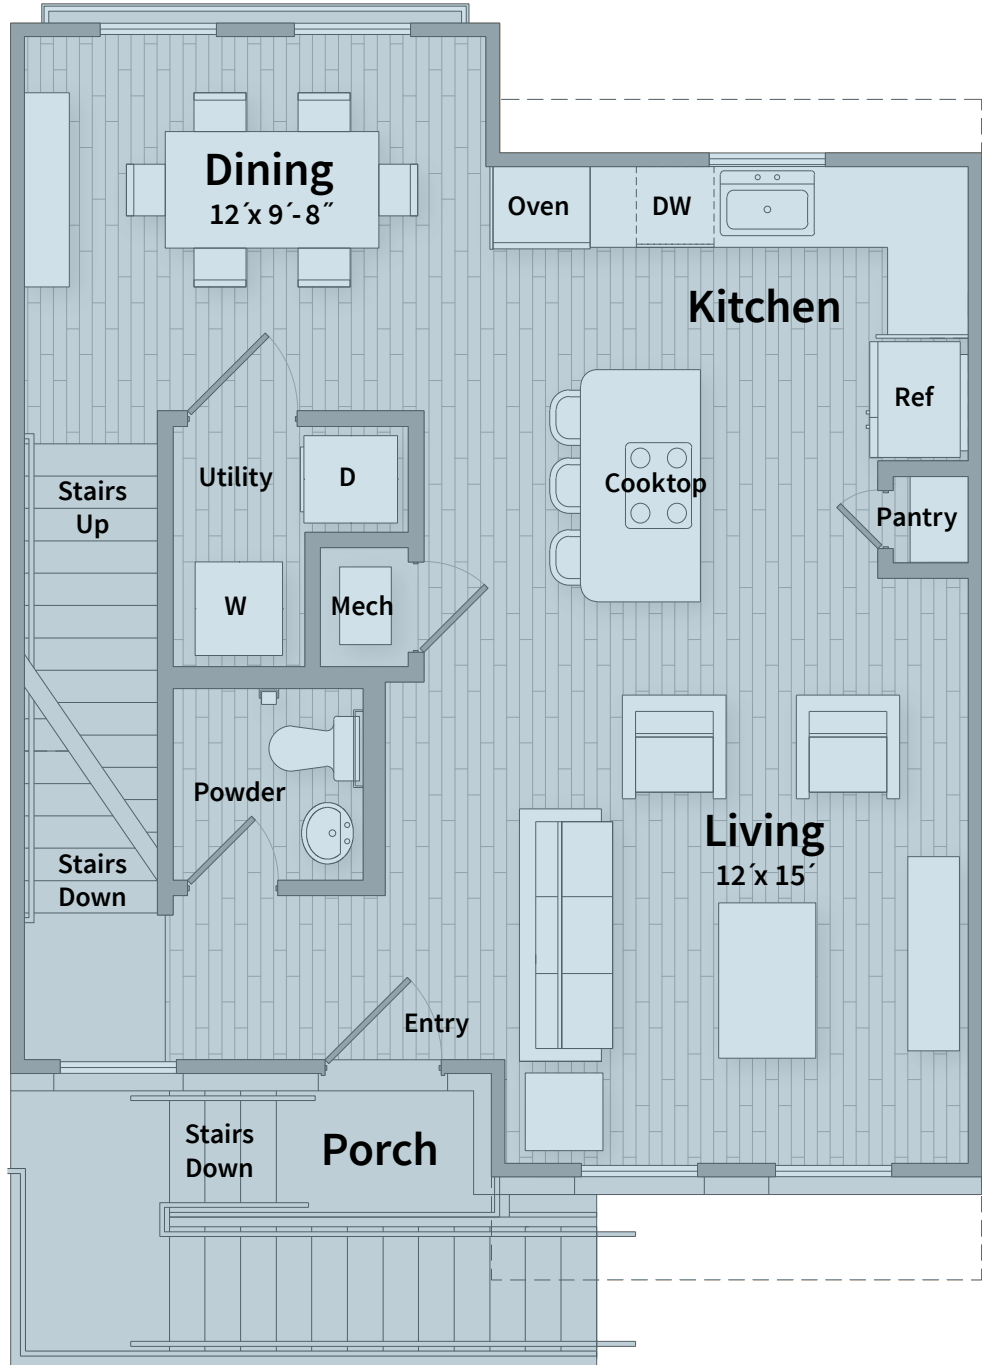

Unit T2altB Ground Floor

BEDROOM 2 | BATH 2.5 | SQ FT 1,461

CREEKSIDE

at CRABTREE

Unit T2altB 2nd Floor

CREEKSIDE

at CRABTREE

BEDROOM 2 | BATH 2.5 | SQ FT 1,461

Unit T2altB 3rd Floor

CREEKSIDE

at CRABTREE

BEDROOM 2 | BATH 2.5 | SQ FT 1,461