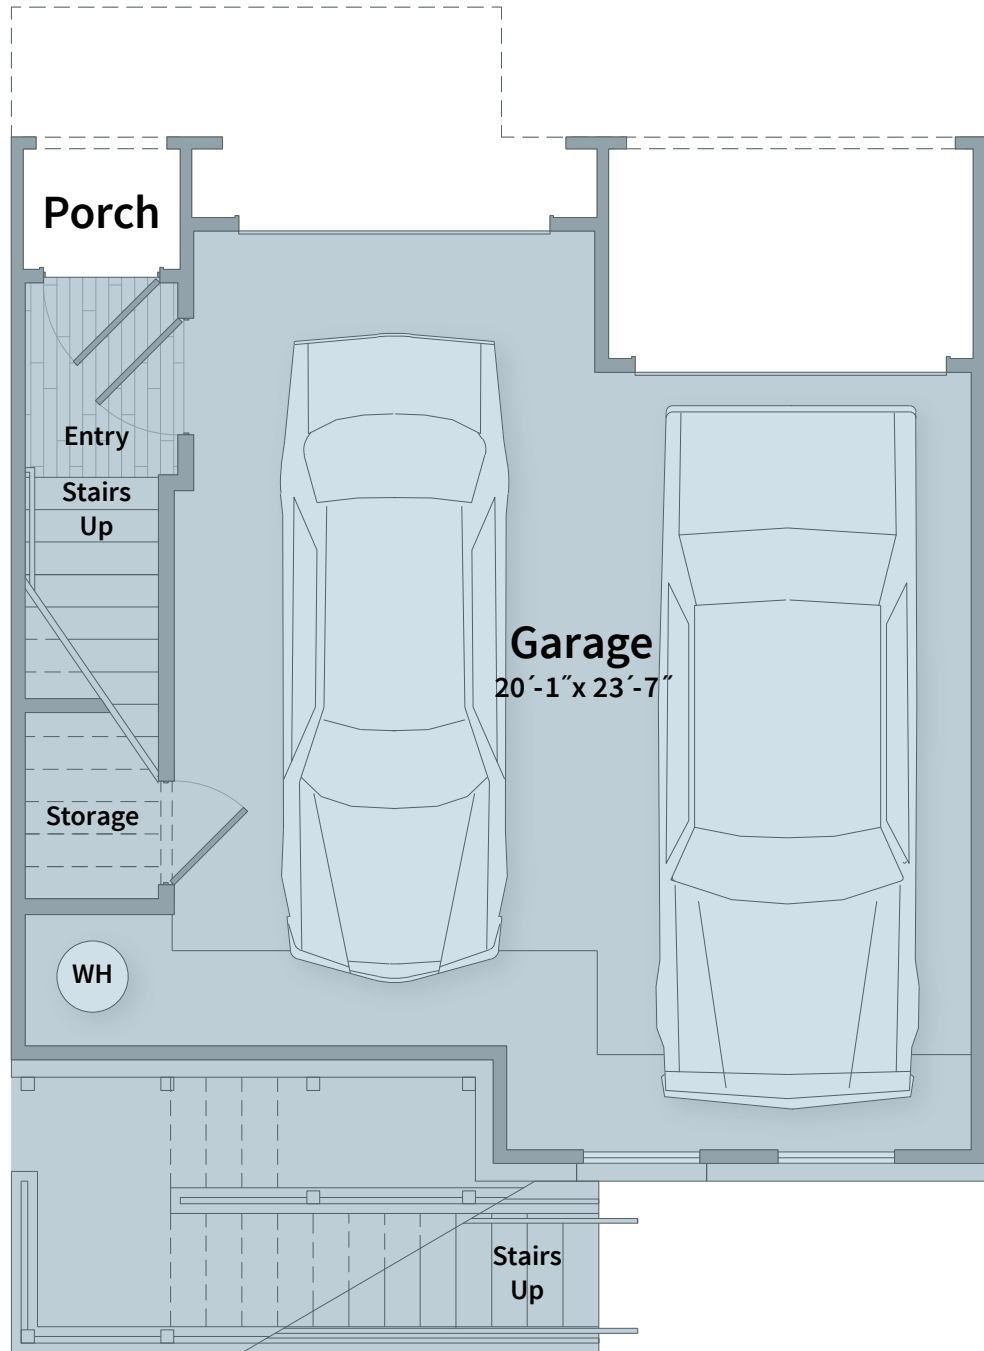

Unit T2altB Ground Floor

BEDROOM 2 | BATH 2.5 | SQ FT 1,461

CREEKSIDE

at CRABTREE

Unit T2altB 2nd Floor

CREEKSIDE

at CRABTREE

BEDROOM 2 | BATH 2.5 | SQ FT 1,461

Unit T2altB 3rd Floor

CREEKSIDE

at CRABTREE

BEDROOM 2 | BATH 2.5 | SQ FT 1,461