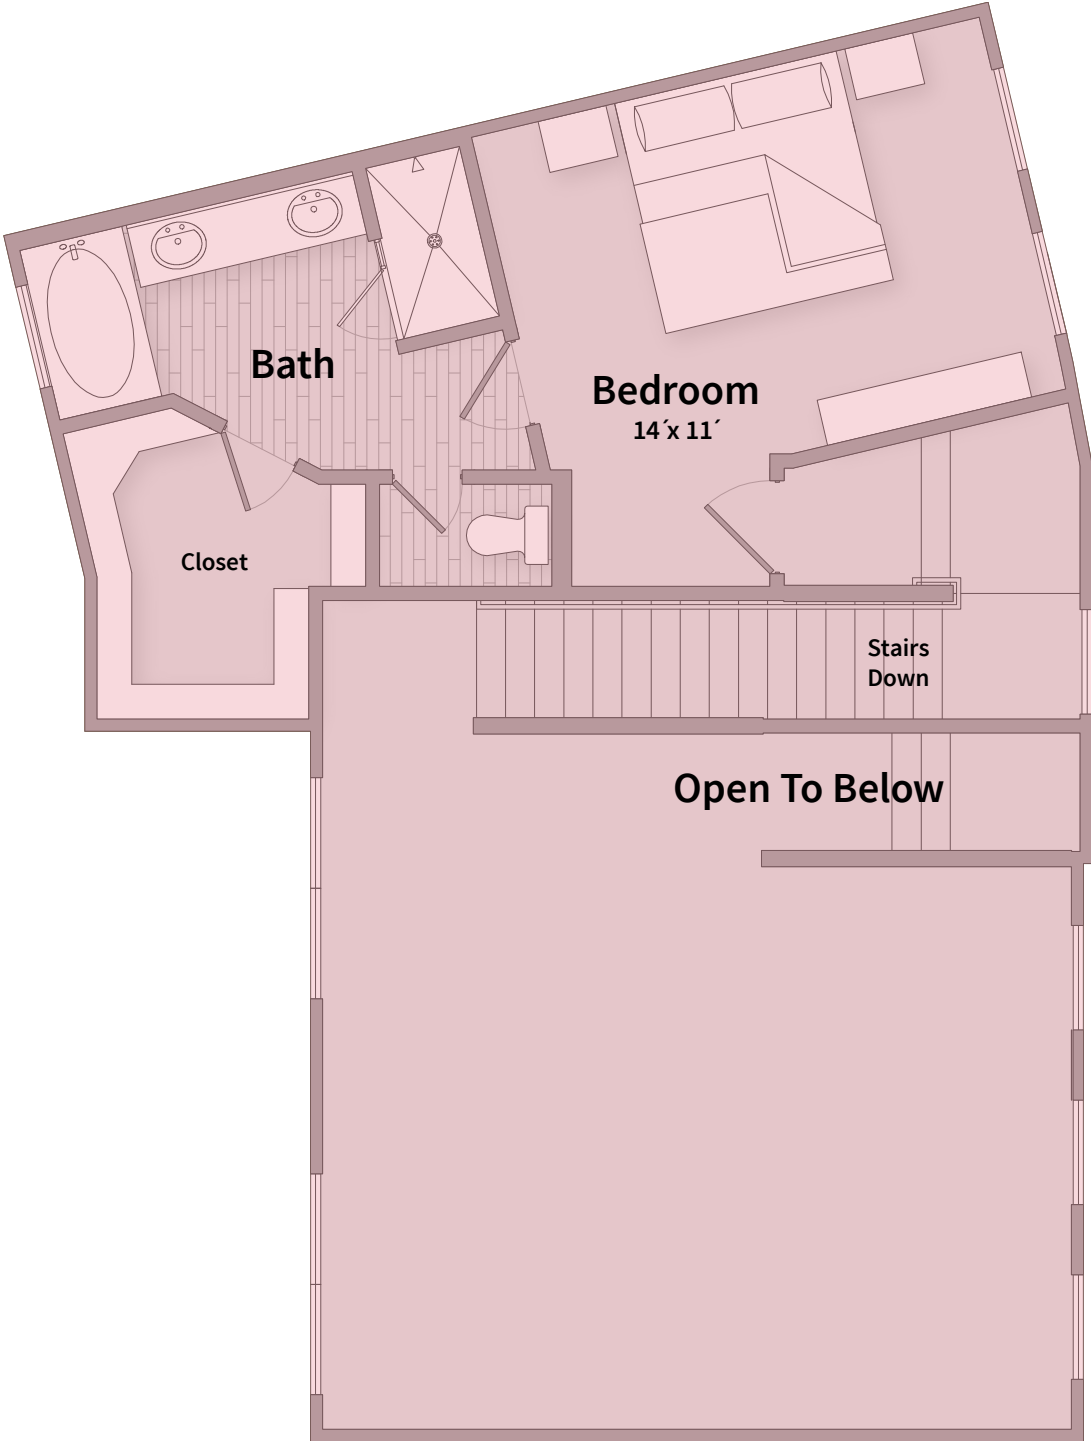

Unit T3 Ground Floor

BEDROOM 3 | BATH 3 | SQ FT 1,891

CREEKSIDE

at CRABTREE

Unit T3 2nd Floor

BEDROOM 3 | BATH 3 | SQ FT 1,891

CREEKSIDE

at CRABTREE

Unit T3 3rd Floor

BEDROOM 3 | BATH 3 | SQ FT 1,891

CREEKSIDE

at CRABTREE