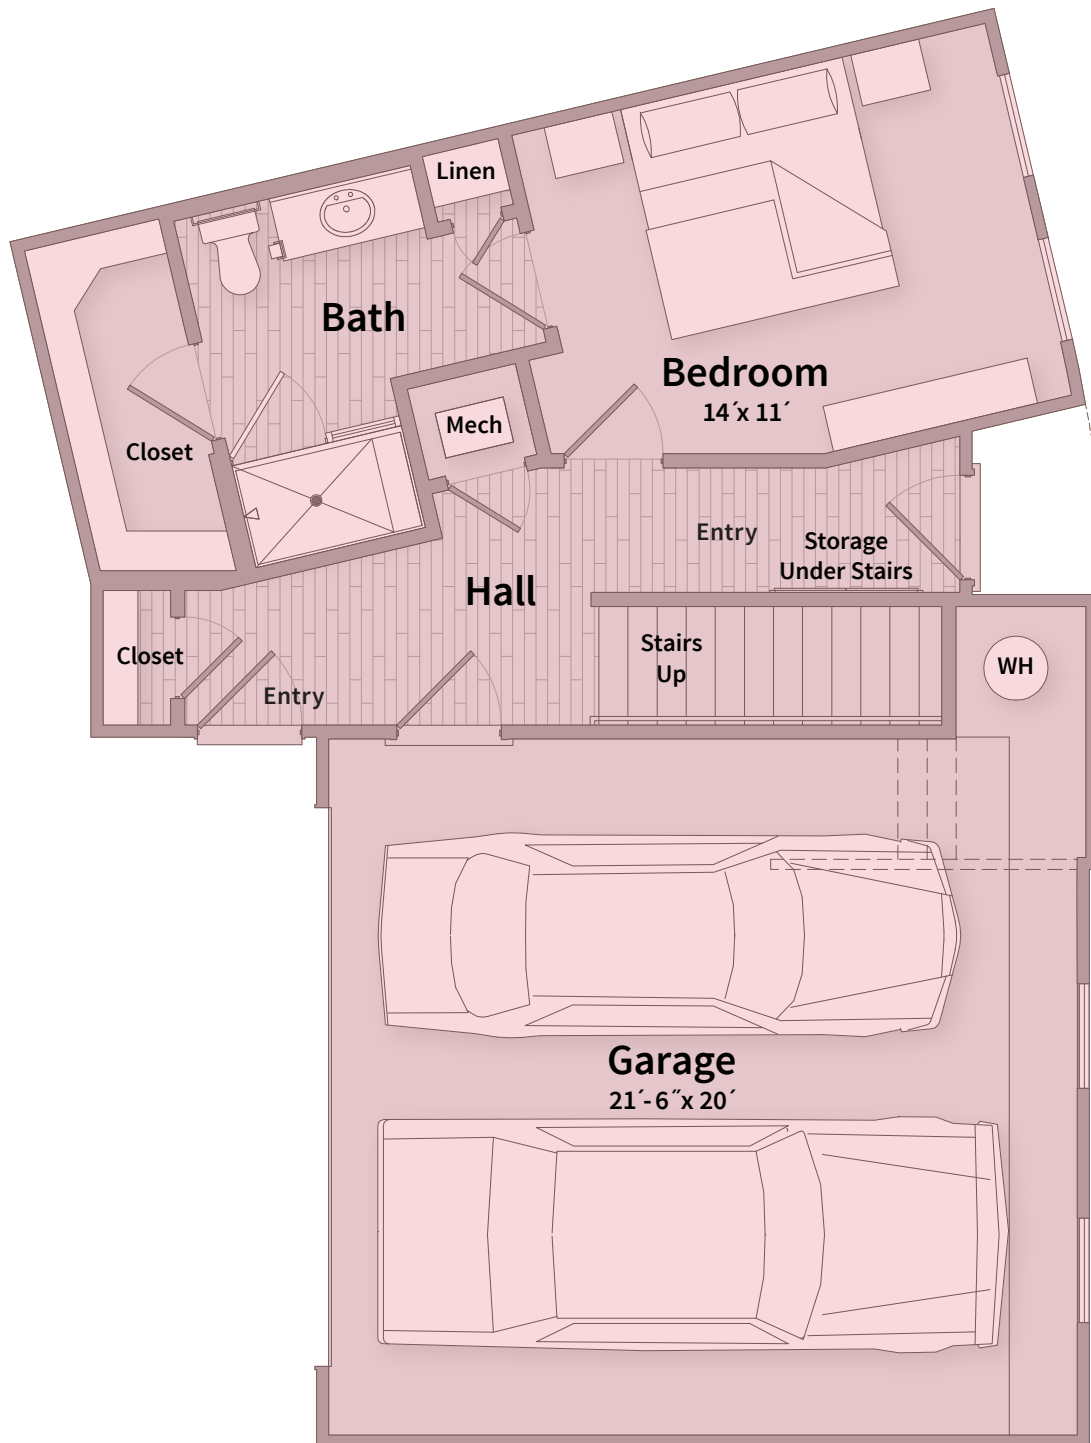

Unit T3 Ground Floor

BEDROOM 3 | BATH 3 | SQ FT 1,891

CREEKSIDE

at CRABTREE

Unit T3 2nd Floor

BEDROOM 3 | BATH 3 | SQ FT 1,891

CREEKSIDE

at CRABTREE

Unit T3 3rd Floor

BEDROOM 3 | BATH 3 | SQ FT 1,891

CREEKSIDE

at CRABTREE