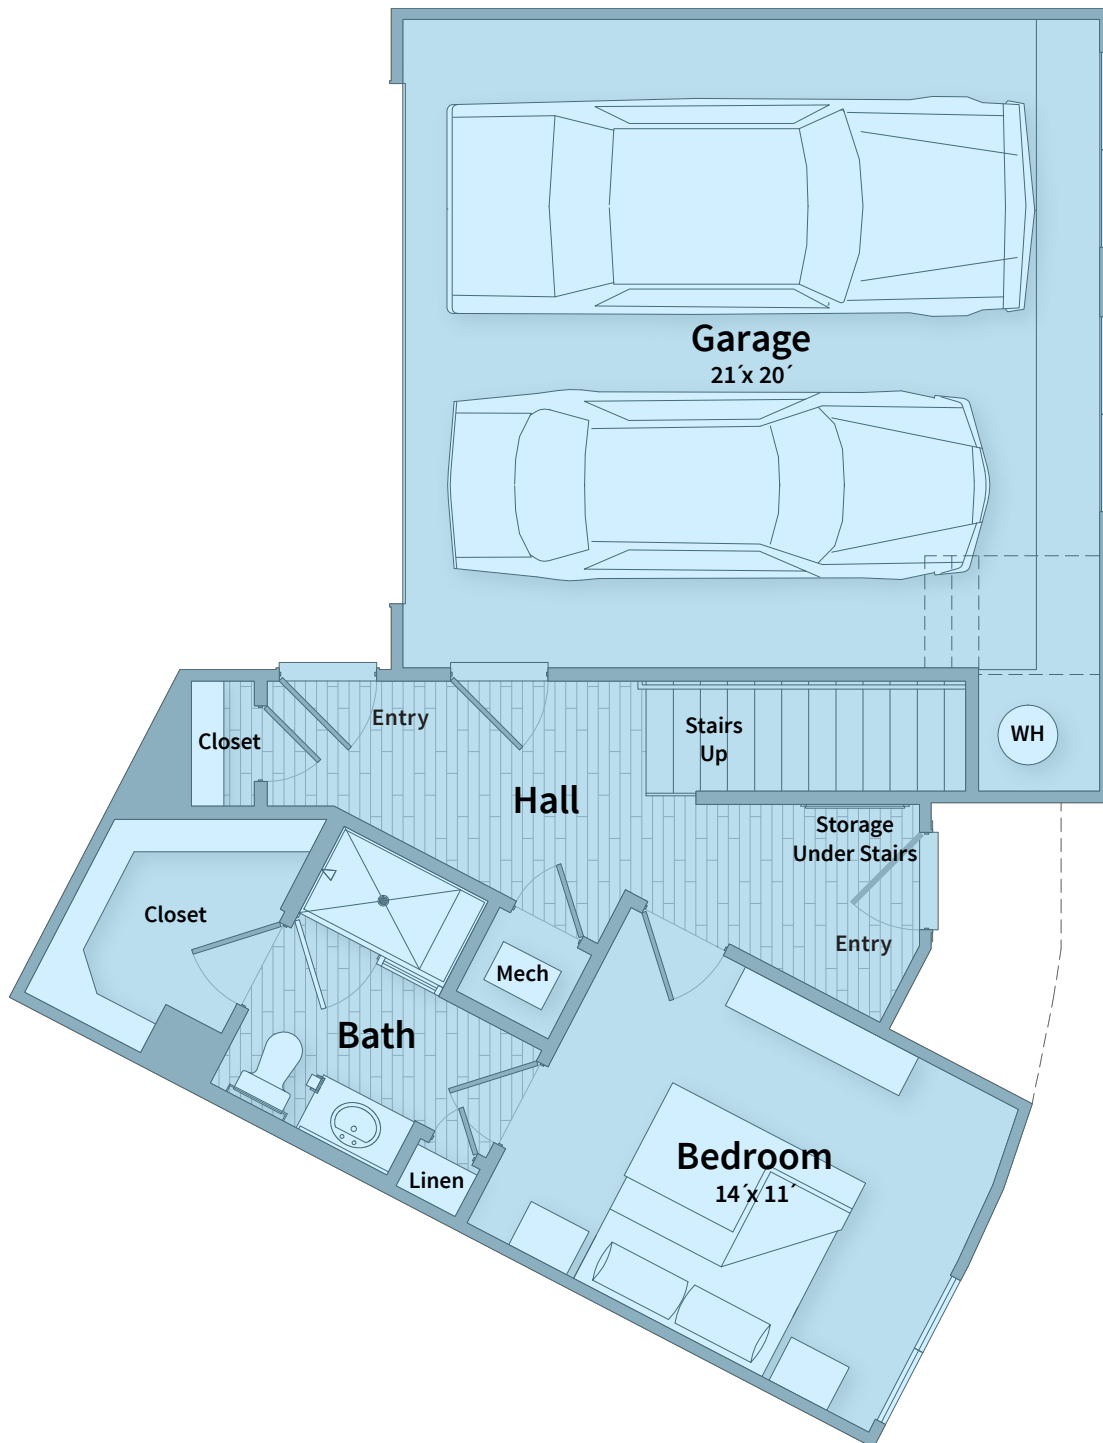

Unit T4 Ground Floor

BEDROOM 3 | BATH 3 | SQ FT 1,916

CREEKSIDE

at CRABTREE

Unit T4 2nd Floor

BEDROOM 3 | BATH 3 | SQ FT 1,916

CREEKSIDE

at CRABTREE

Unit T4 3rd Floor

BEDROOM 3 | BATH 3 | SQ FT 1,916

CREEKSIDE

at CRABTREE