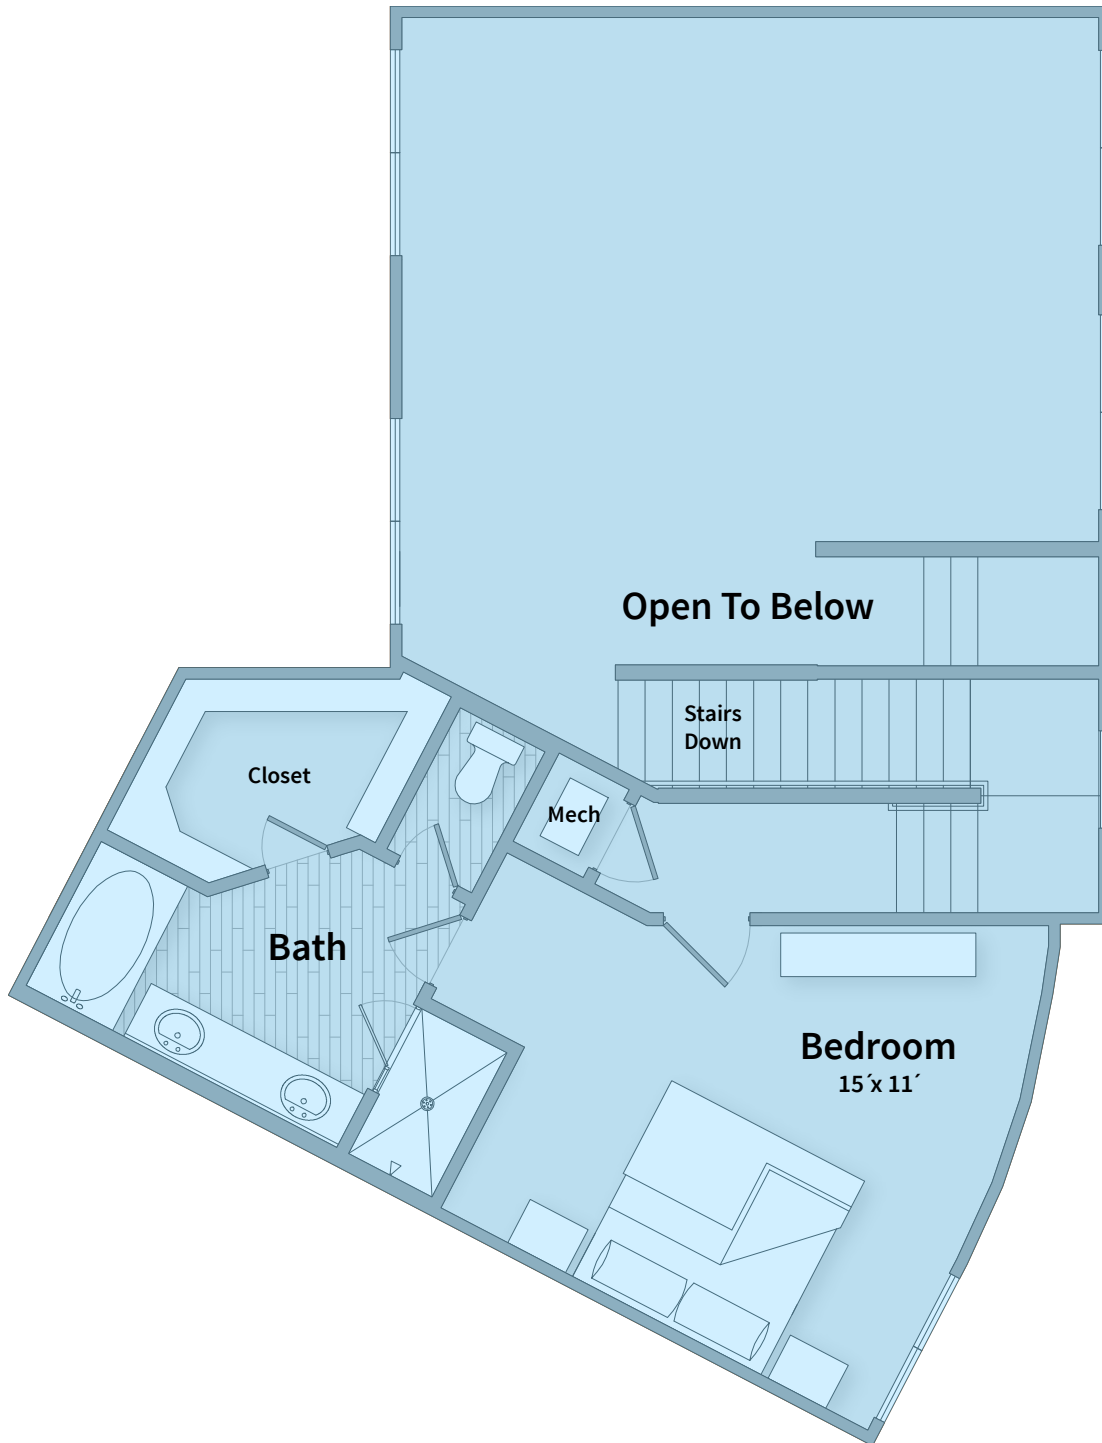

Unit T4 Ground Floor

BEDROOM 3 | BATH 3 | SQ FT 1,916

CREEKSIDE

at CRABTREE

Unit T4 2nd Floor

BEDROOM 3 | BATH 3 | SQ FT 1,916

CREEKSIDE

at CRABTREE

Unit T4 3rd Floor

BEDROOM 3 | BATH 3 | SQ FT 1,916

CREEKSIDE

at CRABTREE