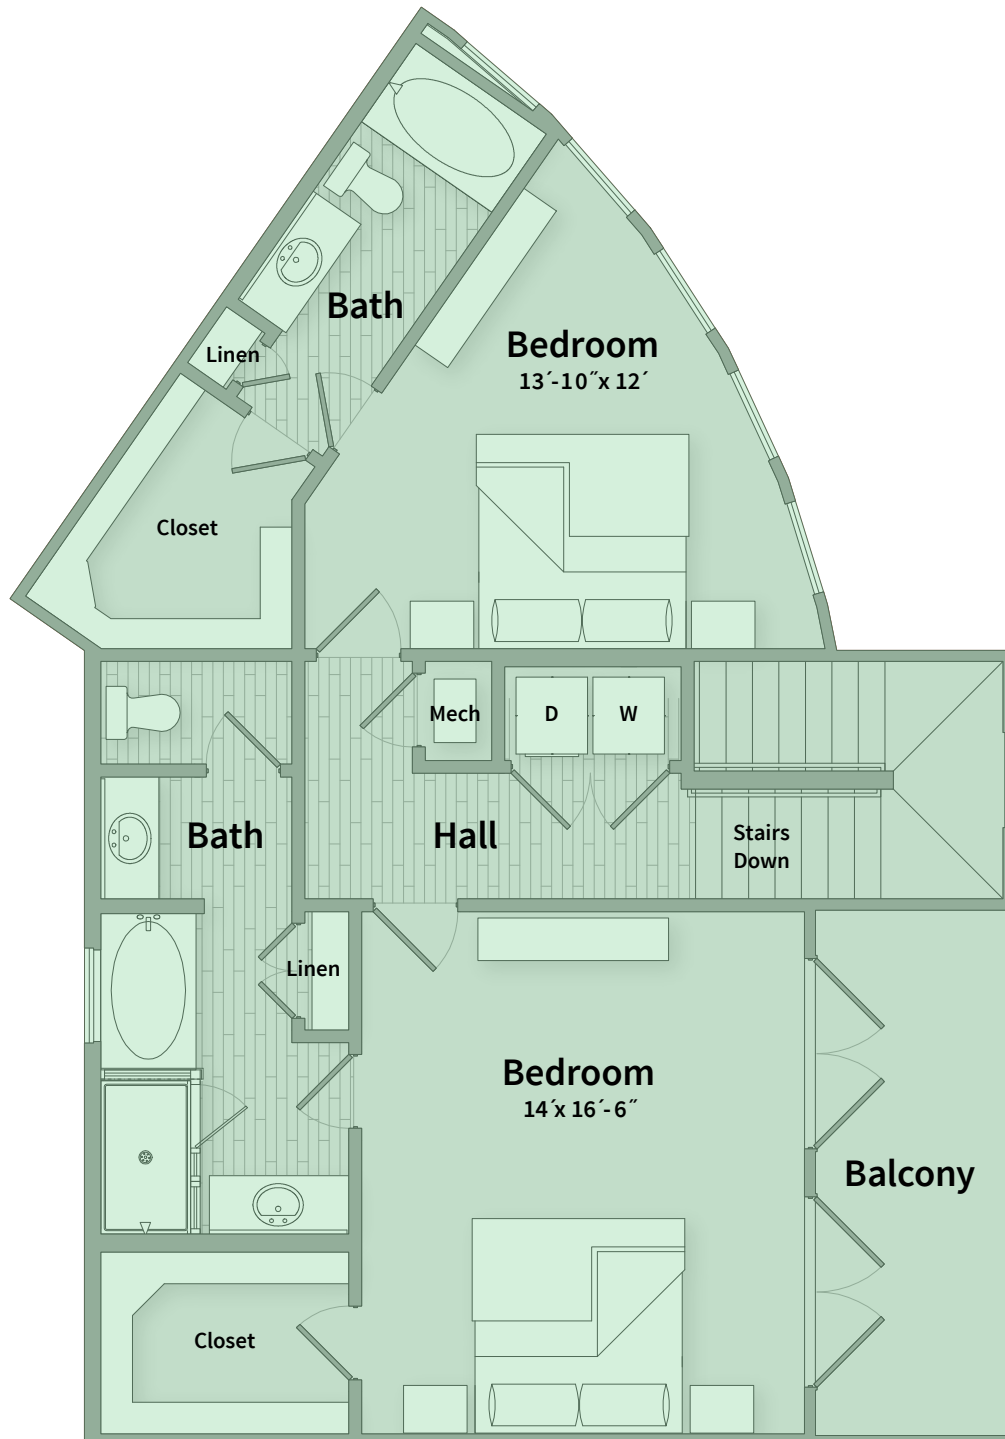

Unit T5 Ground Floor

BEDROOM 3 | BATH 3.5 | SQ FT 2,257

CREEKSIDE

at CRABTREE

Unit T5 2nd Floor

BEDROOM 3 | BATH 3.5 | SQ FT 2,257

CREEKSIDE

at CRABTREE

Unit T5 3rd Floor

BEDROOM 3 | BATH 3.5 | SQ FT 2,257

CREEKSIDE

at CRABTREE