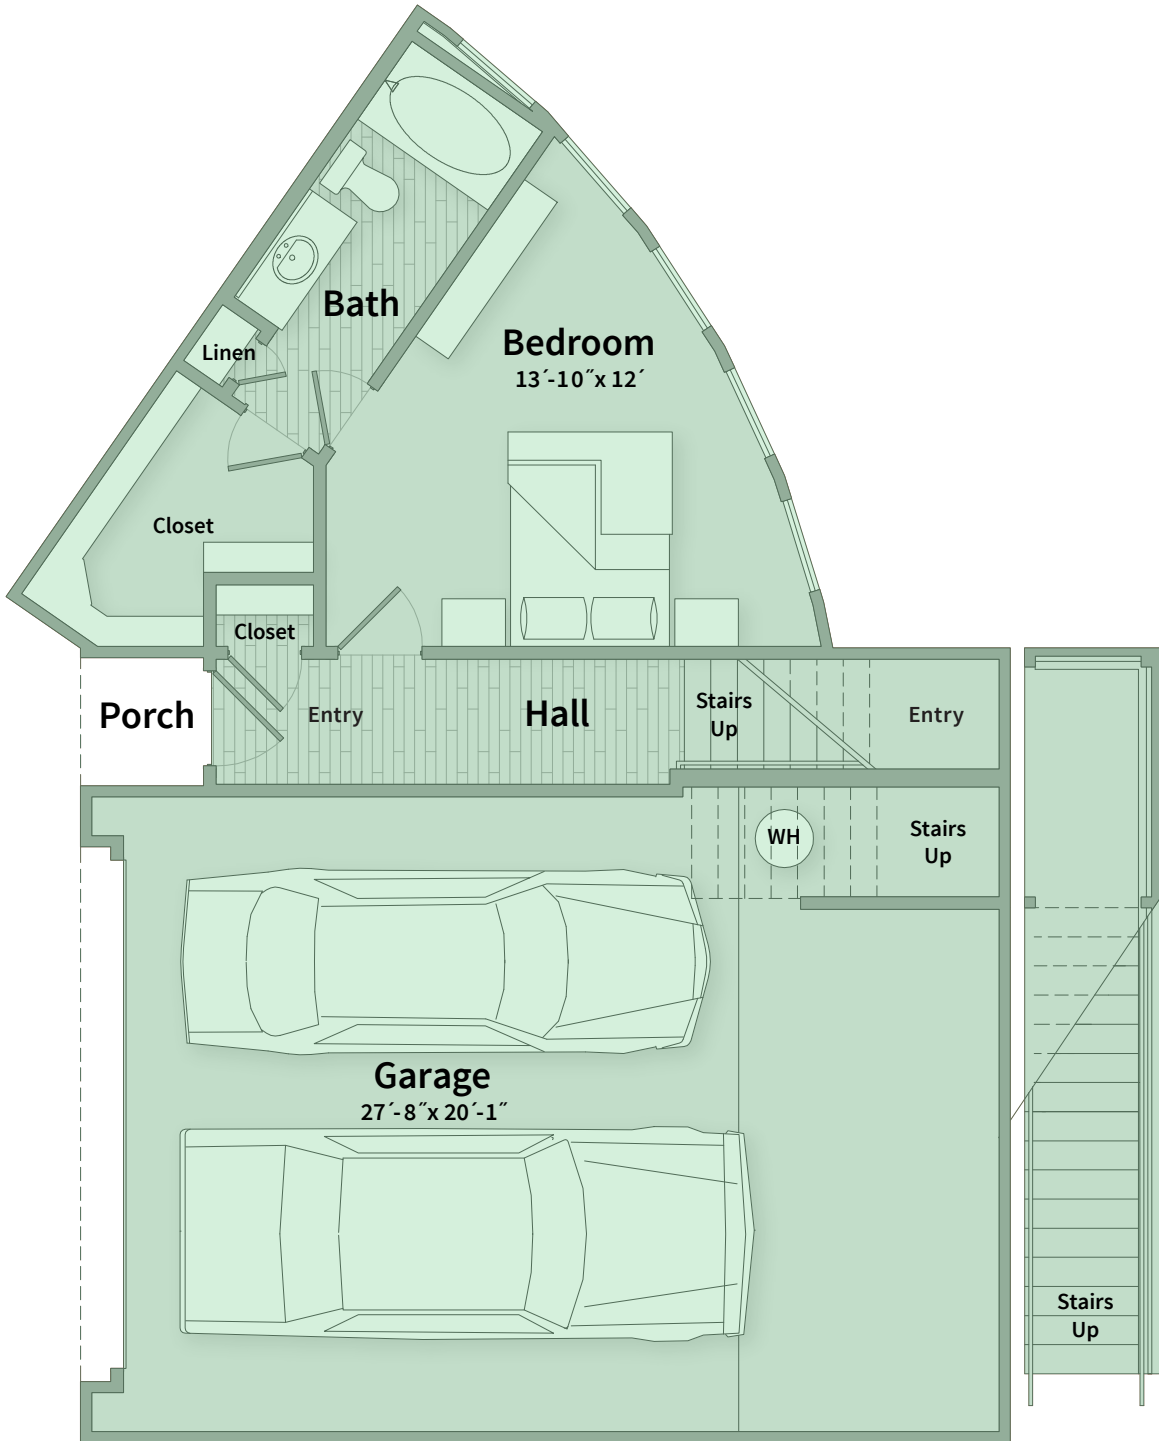

Unit T5 Ground Floor

BEDROOM 3 | BATH 3.5 | SQ FT 2,257

CREEKSIDE

at CRABTREE

Unit T5 2nd Floor

BEDROOM 3 | BATH 3.5 | SQ FT 2,257

CREEKSIDE

at CRABTREE

Unit T5 3rd Floor

BEDROOM 3 | BATH 3.5 | SQ FT 2,257

CREEKSIDE

at CRABTREE