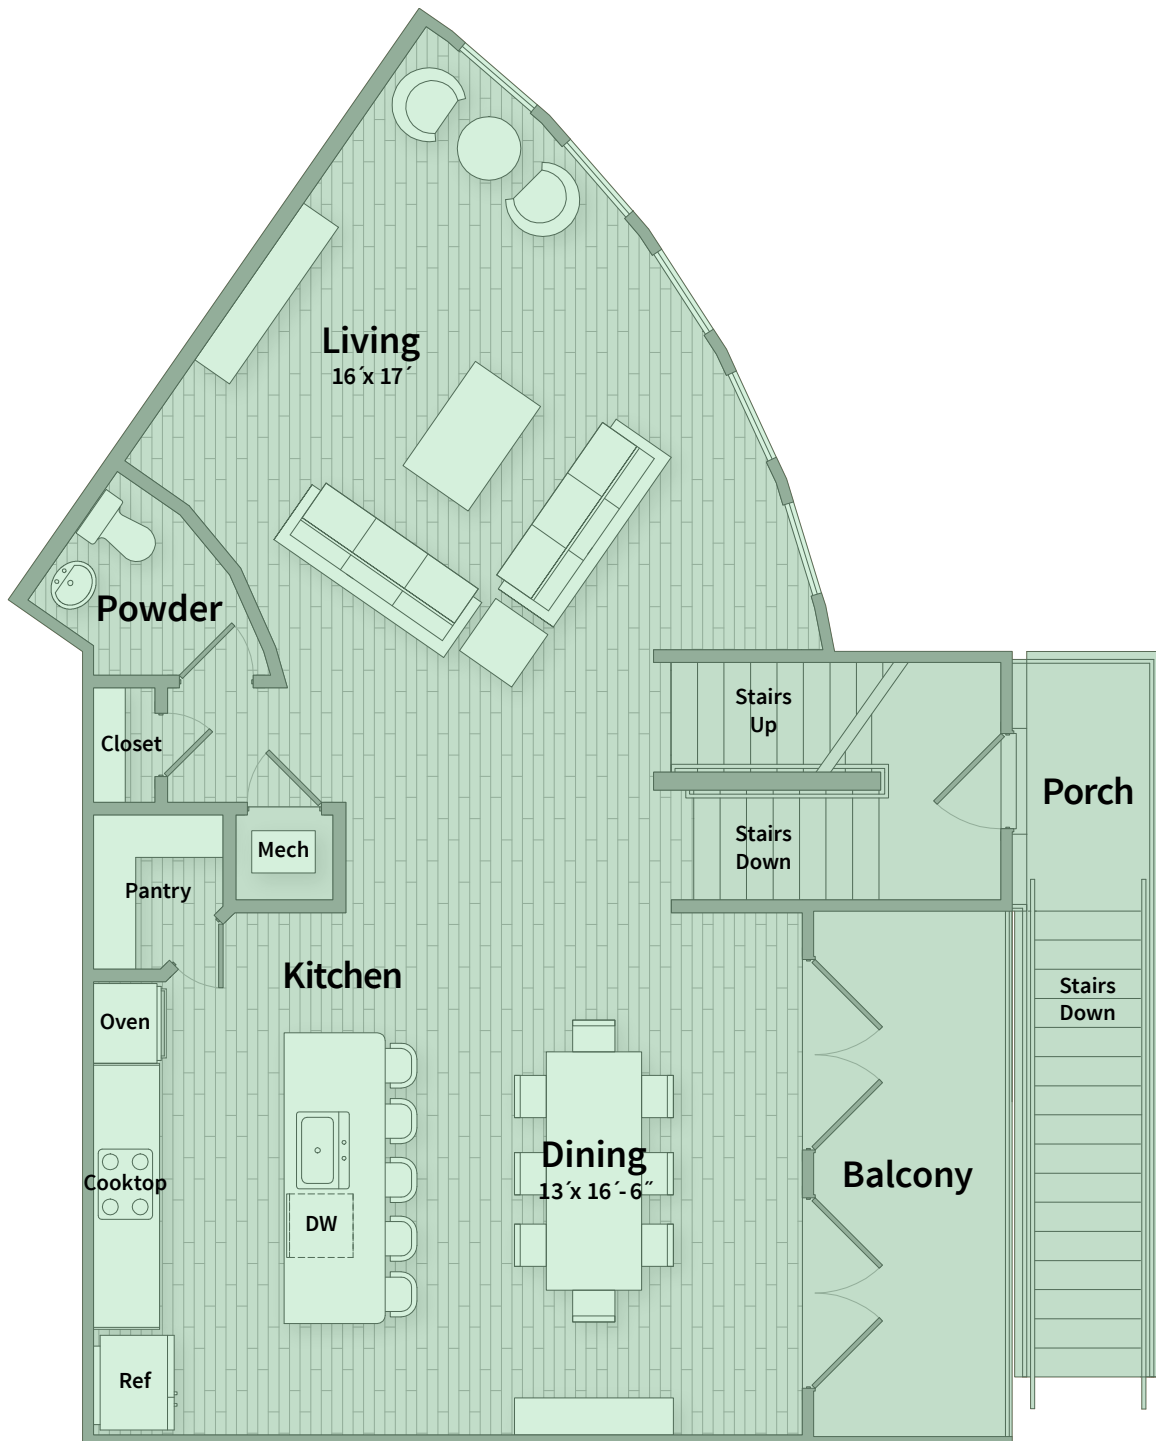

Unit T5 Ground Floor

BEDROOM 3 | BATH 3.5 | SQ FT 2,257

CREEKSIDE

at CRABTREE

Unit T5 2nd Floor

BEDROOM 3 | BATH 3.5 | SQ FT 2,257

CREEKSIDE

at CRABTREE

Unit T5 3rd Floor

BEDROOM 3 | BATH 3.5 | SQ FT 2,257

CREEKSIDE

at CRABTREE