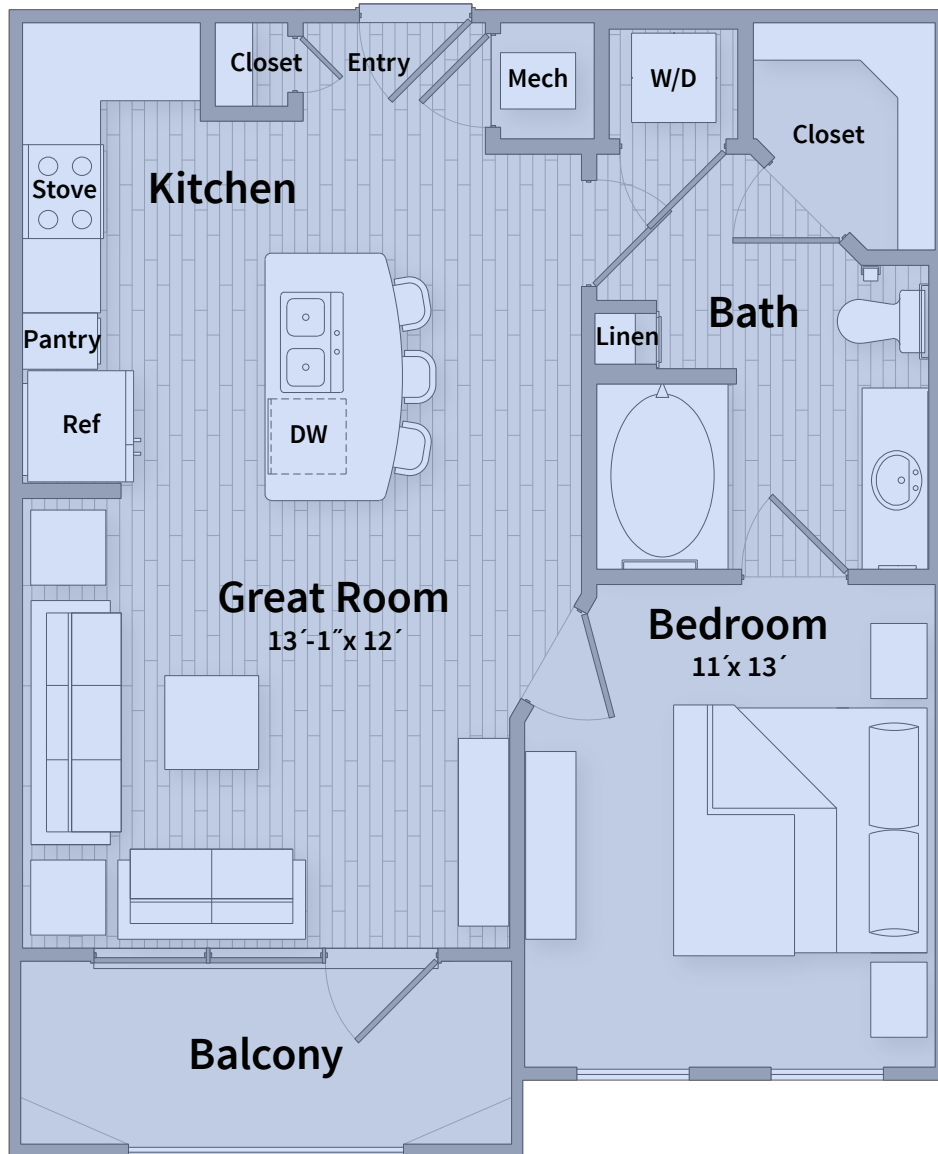

A1A

1 BED / 1 BATH

670 SQ. FT.

CREEKSIDE

at CRABTREE

4700 Riverwood Circle | Raleigh, NC 27612

919-694-1700 | www.creeksideatcrabtree.com

**Floor plans are artist's rendering. All dimensions are approximate. Actual product and specifications may vary in dimension or detail. Not all features are available in every apartment. Prices and availability are subject to change. Please see a representative for details.*