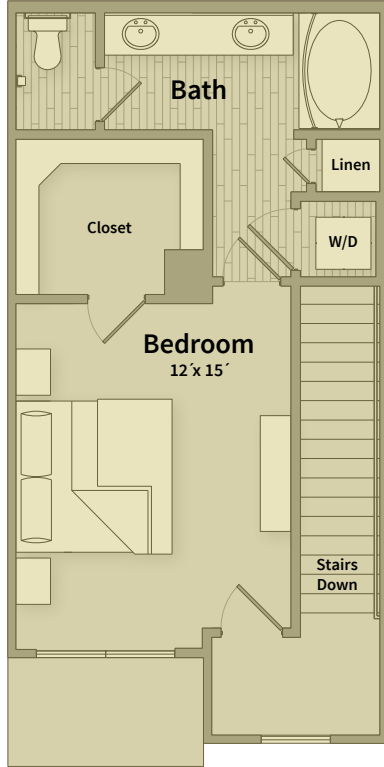

A2A

1 BED / 1.5 BATH / TOWNHOME

1056
SQ. FT.

FLOOR 3

FLOOR 2

FLOOR 1

 CREEKSIDE <i>at</i> CRABTREE	4700 Riverwood Circle Raleigh, NC 27612
	919-694-1700 www.creeksideatcrabtree.com

*Floor plans are artist's rendering. All dimensions are approximate. Actual product and specifications may vary in dimension or detail. Not all features are available in every apartment. Prices and availability are subject to change. Please see a representative for details.