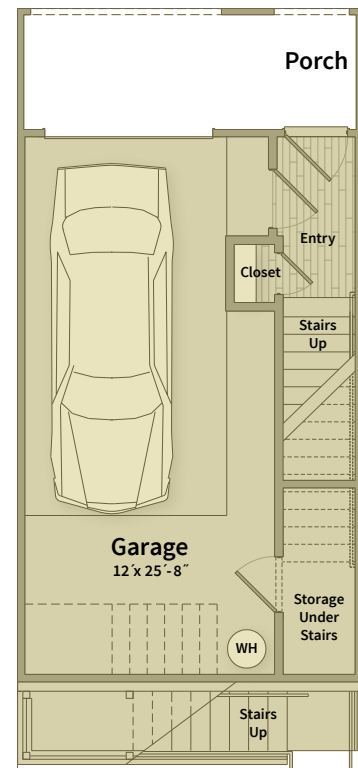

A2A

1 BED / 1.5 BATH / TOWNHOME

1056
SQ. FT.

FLOOR 3

FLOOR 2

FLOOR 1

 CREEKSIDE <i>at</i> CRABTREE	4700 Riverwood Circle Raleigh, NC 27612
	919-694-1700 www.creeksideatcrabtree.com

*Floor plans are artist's rendering. All dimensions are approximate. Actual product and specifications may vary in dimension or detail. Not all features are available in every apartment. Prices and availability are subject to change. Please see a representative for details.