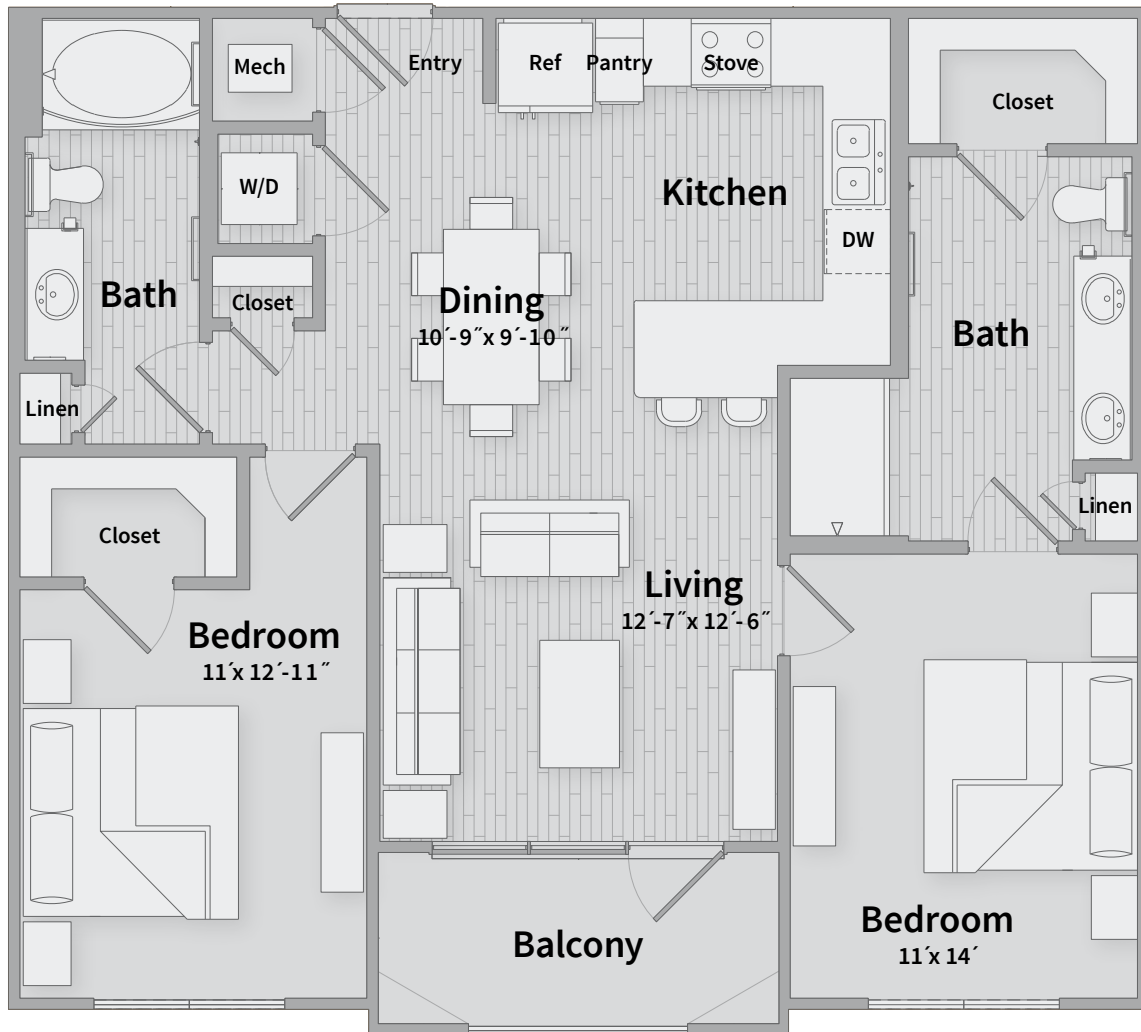

B2A

2 BED / 2 BATH

1061
SQ. FT.

 CREEKSIDE at CRABTREE	4700 Riverwood Circle Raleigh, NC 27612
	919-694-1700 www.creeksideatcrabtree.com

*Floor plans are artist's rendering. All dimensions are approximate. Actual product and specifications may vary in dimension or detail. Not all features are available in every apartment. Prices and availability are subject to change. Please see a representative for details.