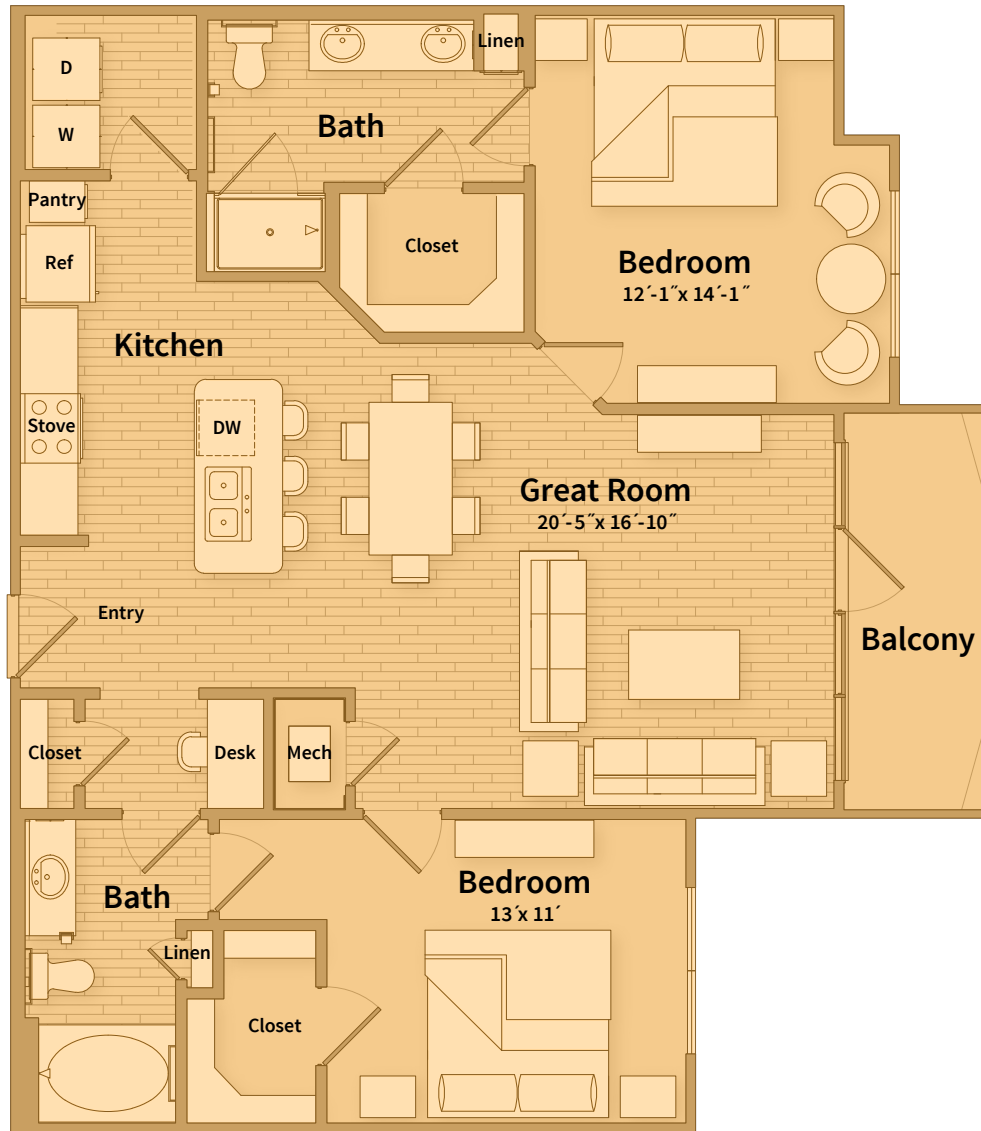

# B2C

2 BED / 2 BATH

1177  
SQ. FT.

 <b>CREEKSIDE</b> at CRABTREE	4700 Riverwood Circle   Raleigh, NC 27612
	919-694-1700   <a href="http://www.creeksideatcrabtree.com">www.creeksideatcrabtree.com</a>

*\*Floor plans are artist's rendering. All dimensions are approximate. Actual product and specifications may vary in dimension or detail. Not all features are available in every apartment. Prices and availability are subject to change. Please see a representative for details.*