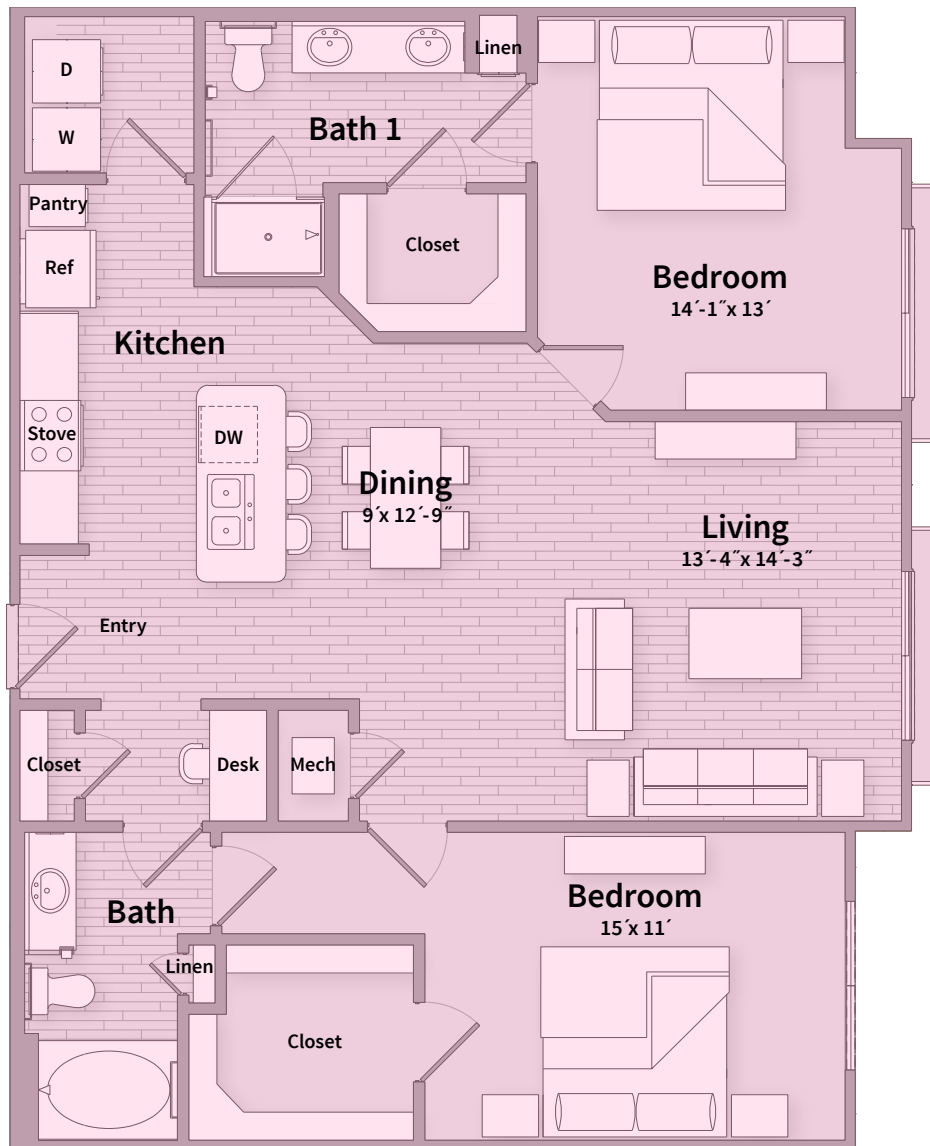

B2E

2 BED / 2 BATH

1267
SQ. FT.

 CREEKSIDE <i>at</i> CRABTREE	4700 Riverwood Circle Raleigh, NC 27612
	919-694-1700 www.creeksideatcrabtree.com

*Floor plans are artist's rendering. All dimensions are approximate. Actual product and specifications may vary in dimension or detail. Not all features are available in every apartment. Prices and availability are subject to change. Please see a representative for details.