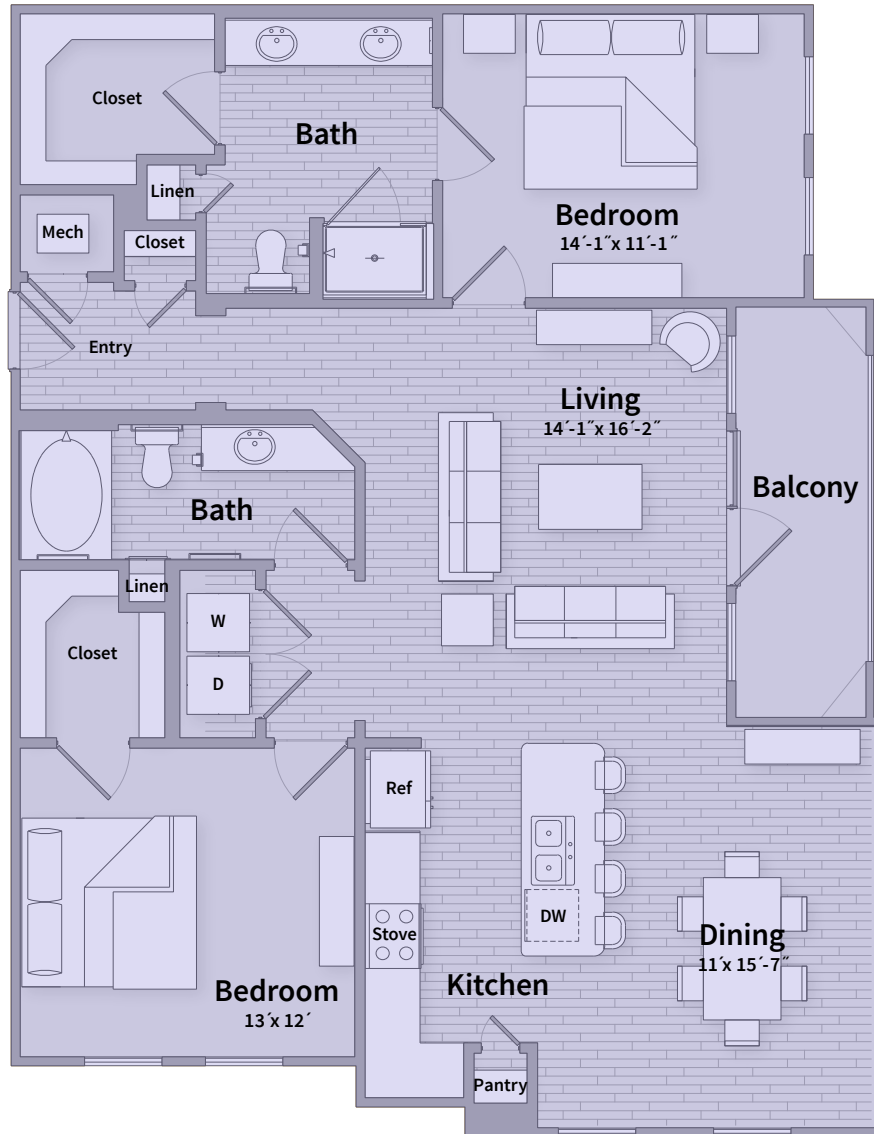

B2F

2 BED / 2 BATH

1306

SQ. FT.

 CREEKSIDE <i>at</i> CRABTREE	4700 Riverwood Circle Raleigh, NC 27612
	919-694-1700 www.creeksideatcrabtree.com

**Floor plans are artist's rendering. All dimensions are approximate. Actual product and specifications may vary in dimension or detail. Not all features are available in every apartment. Prices and availability are subject to change. Please see a representative for details.*