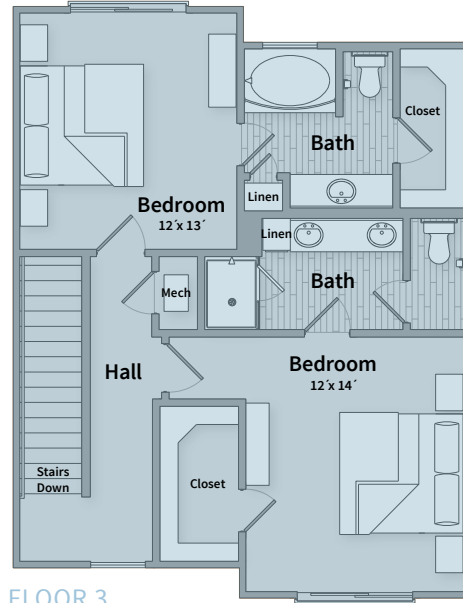

# B3A

2 BED / 2.5 BATH / TOWNHOME

1461  
SQ. FT.

FLOOR 2

FLOOR 3

FLOOR 1

CREEKSIDE

at CRABTREE

4700 Riverwood Circle | Raleigh, NC 27612

919-694-1700 | [www.creeksideatcrabtree.com](http://www.creeksideatcrabtree.com)

\*Floor plans are artist's rendering. All dimensions are approximate. Actual product and specifications may vary in dimension or detail. Not all features are available in every apartment. Prices and availability are subject to change. Please see a representative for details.