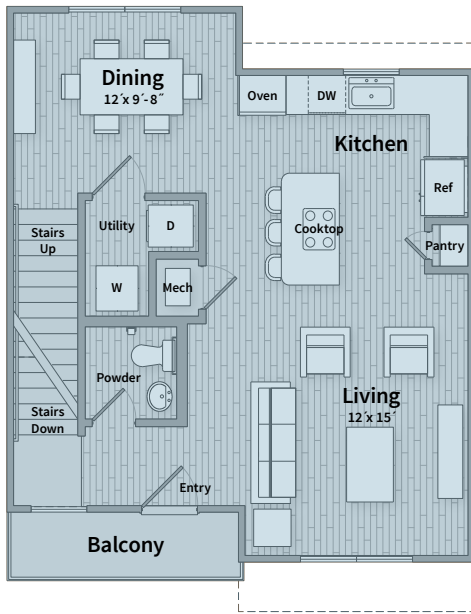

# B3A

2 BED / 2.5 BATH / TOWNHOME

1461  
SQ. FT.

FLOOR 2

FLOOR 3

FLOOR 1

CREEKSIDE

at CRABTREE

4700 Riverwood Circle | Raleigh, NC 27612

919-694-1700 | [www.creeksideatcrabtree.com](http://www.creeksideatcrabtree.com)

\*Floor plans are artist's rendering. All dimensions are approximate. Actual product and specifications may vary in dimension or detail. Not all features are available in every apartment. Prices and availability are subject to change. Please see a representative for details.