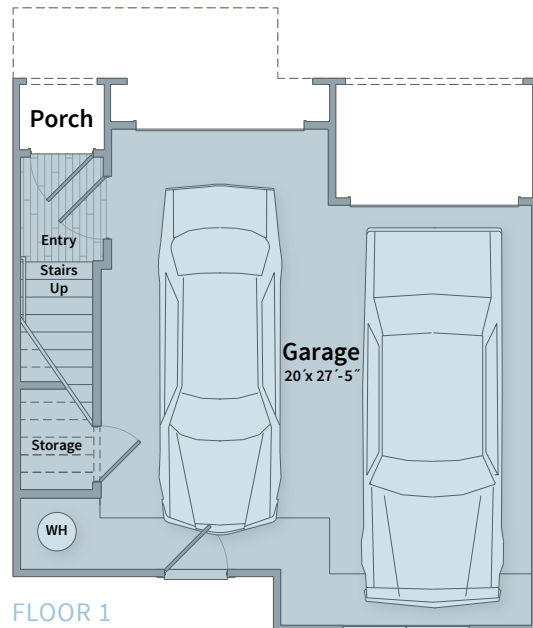

# B3A

2 BED / 2.5 BATH / TOWNHOME

1461  
SQ. FT.

FLOOR 2

FLOOR 3

FLOOR 1

CREEKSIDE

at CRABTREE

4700 Riverwood Circle | Raleigh, NC 27612

919-694-1700 | [www.creeksideatcrabtree.com](http://www.creeksideatcrabtree.com)

\*Floor plans are artist's rendering. All dimensions are approximate. Actual product and specifications may vary in dimension or detail. Not all features are available in every apartment. Prices and availability are subject to change. Please see a representative for details.