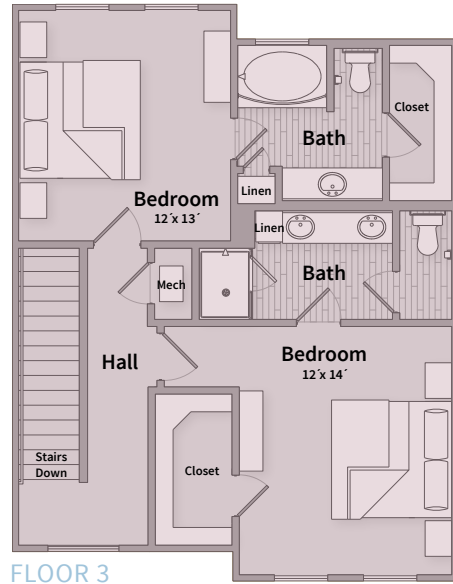

B3B

2 BED / 2.5 BATH / TOWNHOME

1506
SQ. FT.

 CREEKSIDE at CRABTREE	4700 Riverwood Circle Raleigh, NC 27612
	919-694-1700 www.creeksideatcrabtree.com

*Floor plans are artist's rendering. All dimensions are approximate. Actual product and specifications may vary in dimension or detail. Not all features are available in every apartment. Prices and availability are subject to change. Please see a representative for details.