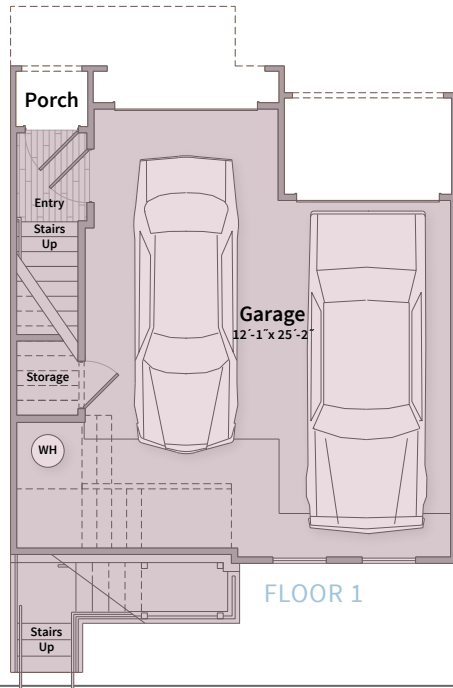

B3B

2 BED / 2.5 BATH / TOWNHOME

1506
SQ. FT.

 CREEKSIDE at CRABTREE	4700 Riverwood Circle Raleigh, NC 27612
	919-694-1700 www.creeksideatcrabtree.com

*Floor plans are artist's rendering. All dimensions are approximate. Actual product and specifications may vary in dimension or detail. Not all features are available in every apartment. Prices and availability are subject to change. Please see a representative for details.