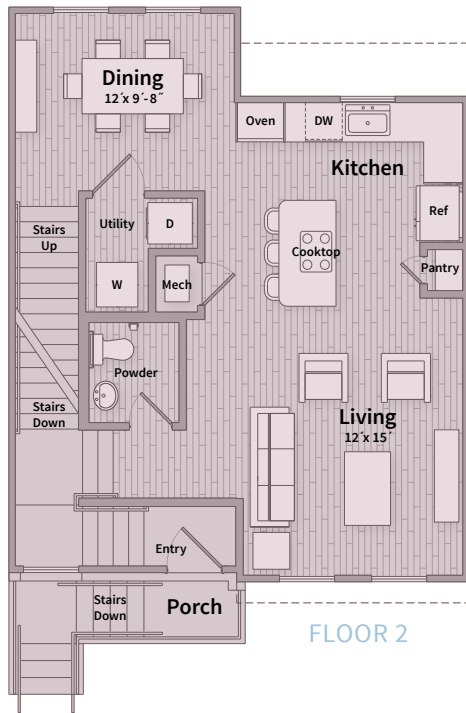

B3B

2 BED / 2.5 BATH / TOWNHOME

1506
SQ. FT.

 CREEKSIDE at CRABTREE	4700 Riverwood Circle Raleigh, NC 27612
	919-694-1700 www.creeksideatcrabtree.com

*Floor plans are artist's rendering. All dimensions are approximate. Actual product and specifications may vary in dimension or detail. Not all features are available in every apartment. Prices and availability are subject to change. Please see a representative for details.