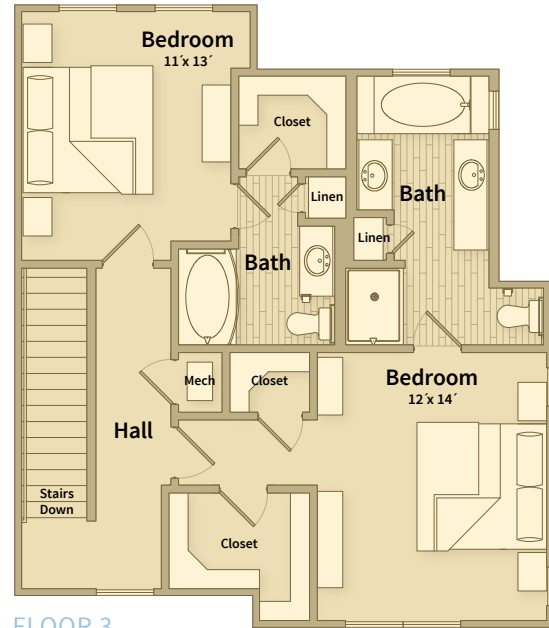

# B3C

2 BED / 2.5 BATH / TOWNHOME

1548  
SQ. FT.

 <b>CREEKSIDE</b> at CRABTREE	4700 Riverwood Circle   Raleigh, NC 27612
	919-694-1700   <a href="http://www.creeksideatcrabtree.com">www.creeksideatcrabtree.com</a>

\*Floor plans are artist's rendering. All dimensions are approximate. Actual product and specifications may vary in dimension or detail. Not all features are available in every apartment. Prices and availability are subject to change. Please see a representative for details.