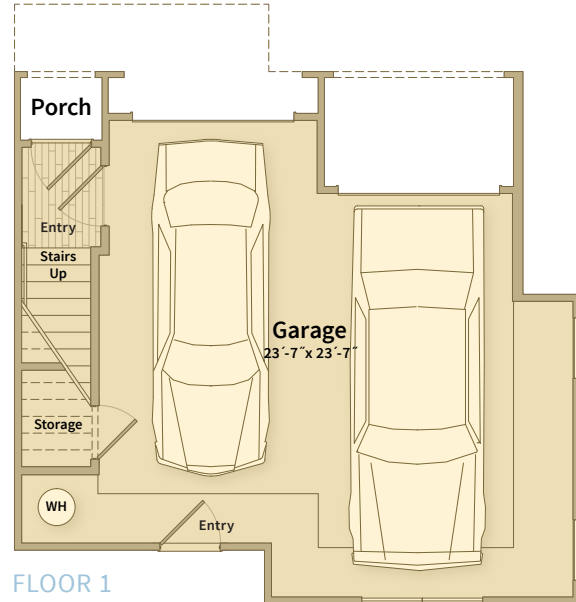

# B3C

2 BED / 2.5 BATH / TOWNHOME

1548  
SQ. FT.

 <b>CREEKSIDE</b> at CRABTREE	4700 Riverwood Circle   Raleigh, NC 27612
	919-694-1700   <a href="http://www.creeksideatcrabtree.com">www.creeksideatcrabtree.com</a>

\*Floor plans are artist's rendering. All dimensions are approximate. Actual product and specifications may vary in dimension or detail. Not all features are available in every apartment. Prices and availability are subject to change. Please see a representative for details.