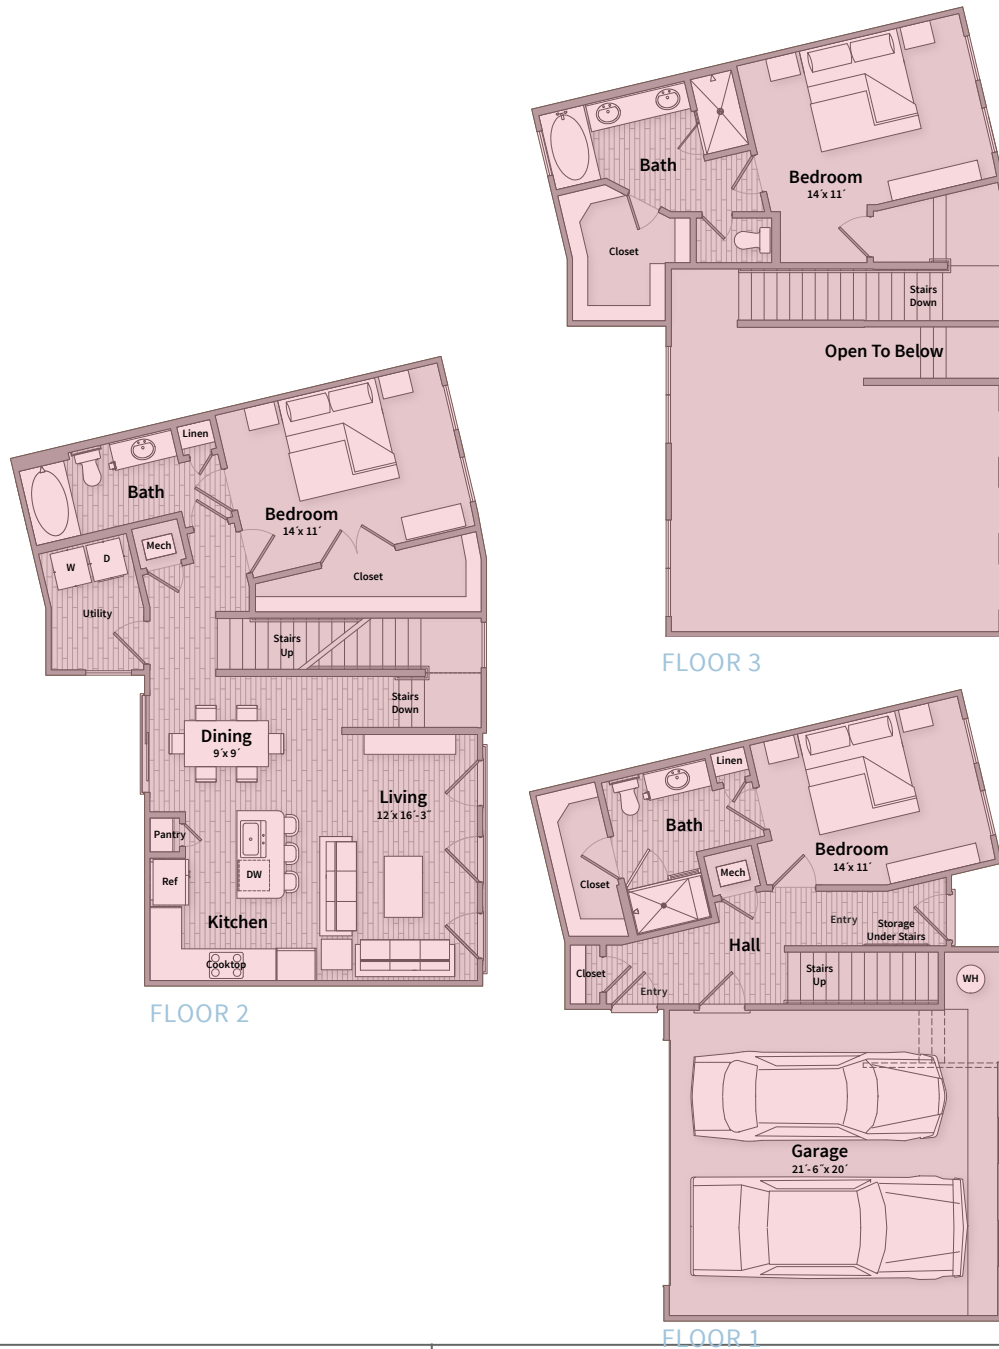

C3A

3 BED / 3 BATH / TOWNHOME

1891
SQ. FT.

 CREEKSIDE at CRABTREE	4700 Riverwood Circle Raleigh, NC 27612
	919-694-1700 www.creeksideatcrabtree.com

*Floor plans are artist's rendering. All dimensions are approximate. Actual product and specifications may vary in dimension or detail. Not all features are available in every apartment. Prices and availability are subject to change. Please see a representative for details.