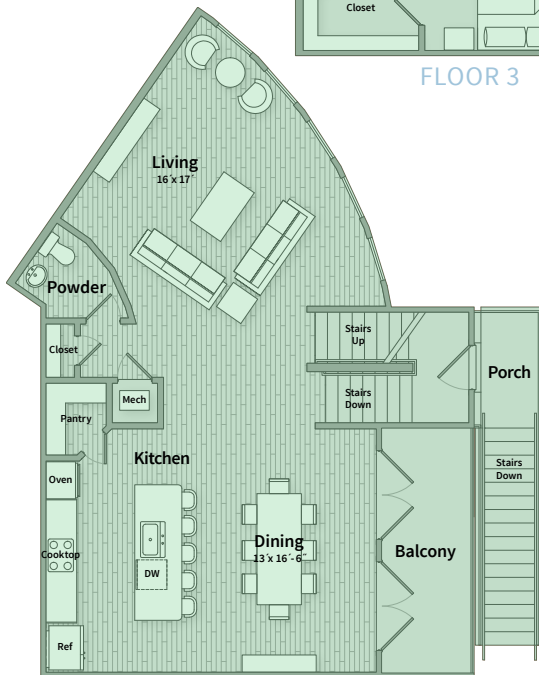

C4A

3 BED / 3.5 BATH / TOWNHOME

2257
SQ. FT.

FLOOR 3

FLOOR 2

FLOOR 1

 CREEKSIDE at CRABTREE	4700 Riverwood Circle Raleigh, NC 27612
	919-694-1700 www.creeksideatcrabtree.com

*Floor plans are artist's rendering. All dimensions are approximate. Actual product and specifications may vary in dimension or detail. Not all features are available in every apartment. Prices and availability are subject to change. Please see a representative for details.