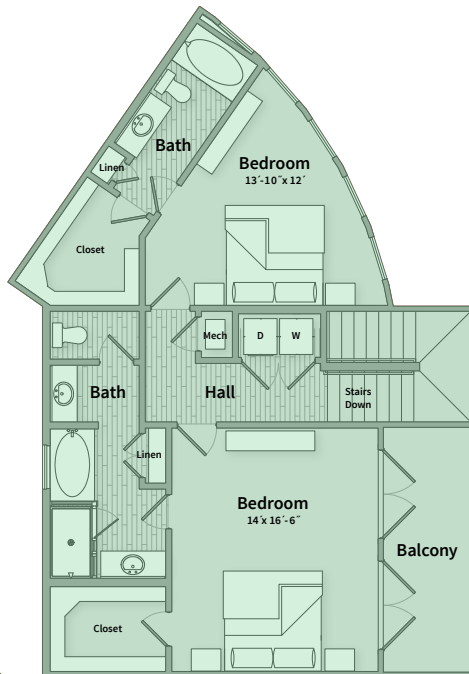

C4A

3 BED / 3.5 BATH / TOWNHOME

2257
SQ. FT.

FLOOR 3

FLOOR 2

FLOOR 1

 CREEKSIDE at CRABTREE	4700 Riverwood Circle Raleigh, NC 27612
	919-694-1700 www.creeksideatcrabtree.com

*Floor plans are artist's rendering. All dimensions are approximate. Actual product and specifications may vary in dimension or detail. Not all features are available in every apartment. Prices and availability are subject to change. Please see a representative for details.