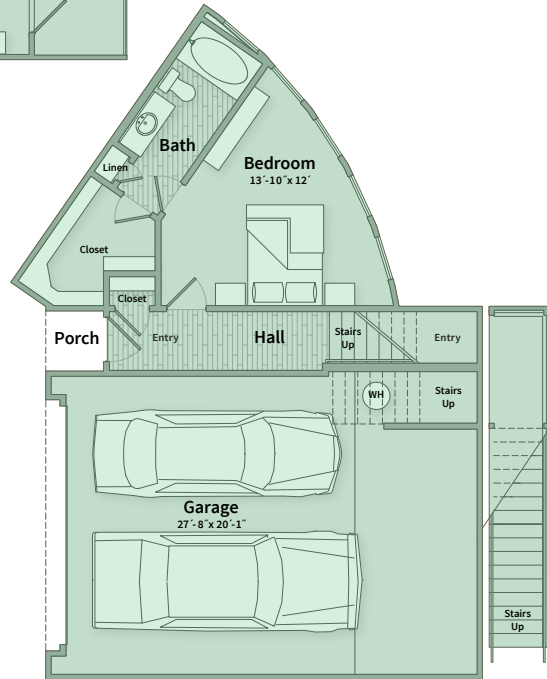

C4A

3 BED / 3.5 BATH / TOWNHOME

2257
SQ. FT.

FLOOR 3

FLOOR 2

FLOOR 1

 CREEKSIDE at CRABTREE	4700 Riverwood Circle Raleigh, NC 27612
	919-694-1700 www.creeksideatcrabtree.com

*Floor plans are artist's rendering. All dimensions are approximate. Actual product and specifications may vary in dimension or detail. Not all features are available in every apartment. Prices and availability are subject to change. Please see a representative for details.